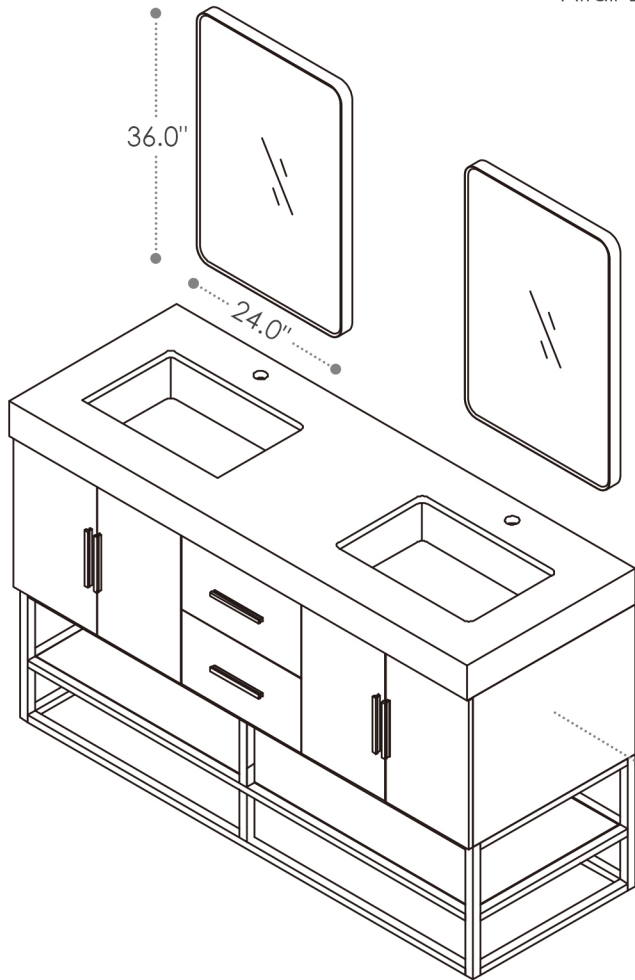

ALTAIR

FASHION BATHROOM LIFE

Altair Design, Inc.

Bianco

60"W x 22"D
Bathroom Vanity

60"W×22"D×34"H inches

INSTALLATION SPECIFICATION

Item#	552060B		
Color	Light Brown		
Overall Dimension	60 in W x 22 in D x 34 in H		
Vanity Material	Solid wood and long-lasting plywood		
Hardware Finish	Zinc Alloy Matte Black		
Number of Door	4 soft-closing doors		
Number of Drawers	2 soft-closing drawers		
Metal Base Material	Iron(Matte Black)		
Countertop Material	Composite Stone - White	Shape	Rectangular
Top Thickness	0.8 inch	Installation Type	Freestanding
Assembly Required	No	Backsplash Height	Not included
Faucet Hole Spacing(in.)	Single Hole	Sink	Double Undermount Sink

All measurements are approximate. Measurements may vary +/-1/2".
Does not include faucet, drain assembly, P-trap