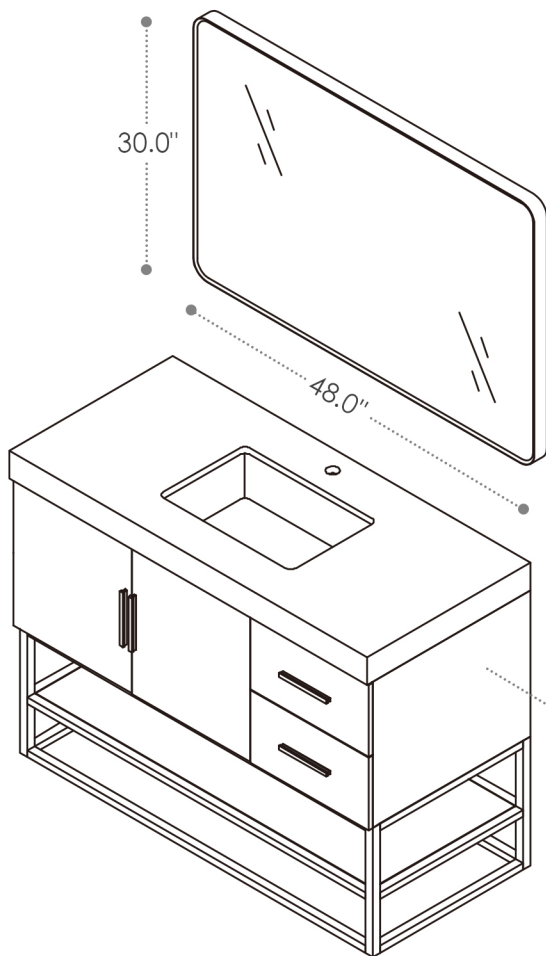

ALTAIR

FASHION BATHROOM LIFE

Altair Design, Inc.

Bianco

48"W x 22"D

Bathroom Vanity

48"W×22"D×34"H inches

INSTALLATION SPECIFICATION

Item#	552048G		
Color	Light Brown		
Overall Dimension	48 in W x 22 in D x 34 in H		
Vanity Material	Solid wood and long-lasting plywood		
Hardware Finish	Zinc Alloy Brushed Gold		
Number of Door	2 soft-closing doors		
Number of Drawers	2 soft-closing drawers		
Metal Base Material	Stainless Steel(Brushed Gold)		
Countertop Material	Composite Stone - White	Shape	Rectangular
Top Thickness	0.8 inch	Installation Type	Freestanding
Assembly Required	No	Backsplash Height	Not included
Faucet Hole Spacing(in.)	Single Hole	Sink	Single Undermount Sink

All measurements are approximate. Measurements may vary +/-1/2".
Does not include faucet, drain assembly, P-trap