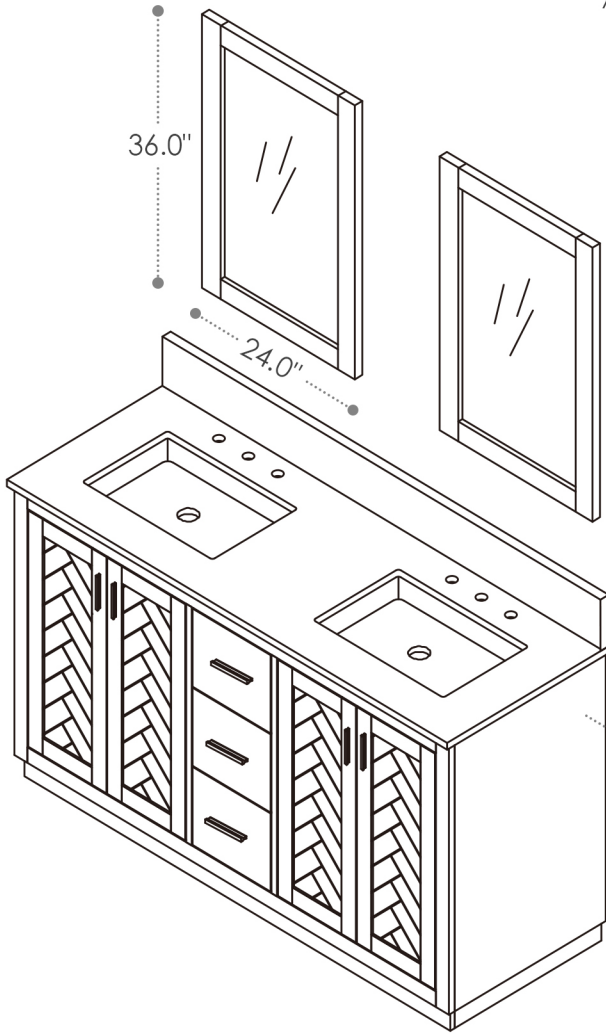

ALTAIR

FASHION BATHROOM LIFE

Altair Design, Inc.

Gazsi

60"W x 22"D

Bathroom Vanity

60"W×22"D×34"H inches

INSTALLATION SPECIFICATION

Item#	543060		
Color	Classic Blue/Black Oak/Brown Oak		
Overall Dimension	60 in W x 22 in D x 34 in H		
Vanity Material	Solid wood and long-lasting plywood		
Hardware Finish	Aluminum Alloy Brushed Gold		
Countertop Material	Composite Stone	Shape	Rectangular
Number of Door	4 soft-closing doors	Number of Drawers	3 soft-closing drawers
Top Thickness	0.8 inch	Installation Type	Freestanding
Assembly Required	No	Backsplash Height	4 inch
Faucet Hole Spacing(in.)	8 in. widespread	Sink	Double Undermount Sink

All measurements are approximate. Measurements may vary +/-1/2".
Does not include faucet, drain assembly, P-trap