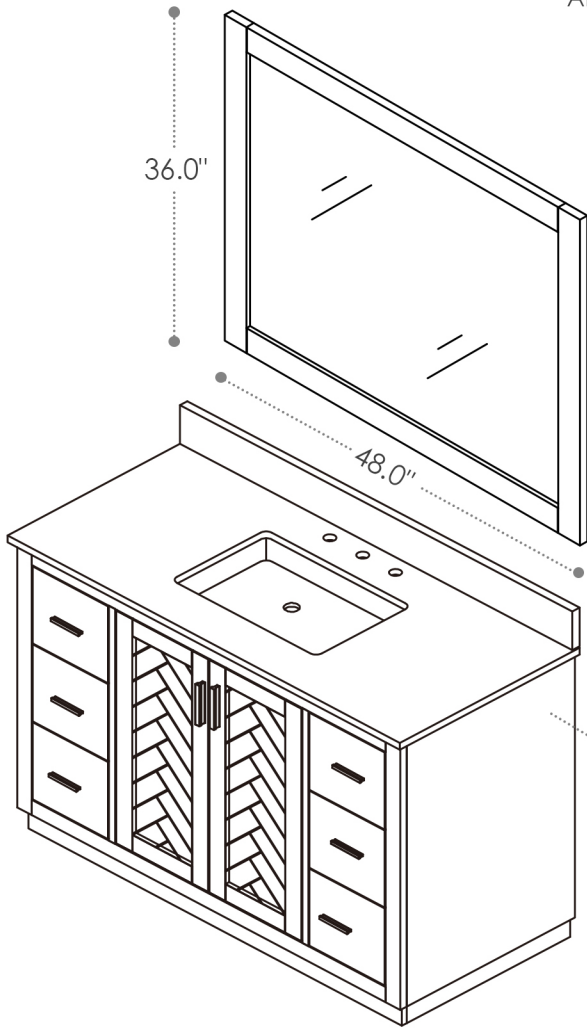

ALTAIR

FASHION BATHROOM LIFE

Altair Design, Inc.

Gazsi

48"W x 22"D

Bathroom Vanity

48"W×22"D×34"H inches

INSTALLATION SPECIFICATION

Item#	543048		
Color	Classic Blue/Black Oak/Brown Oak		
Overall Dimension	48 in W x 22 in D x 34 in H		
Vanity Material	Solid wood and long-lasting plywood		
Hardware Finish	Aluminum Alloy Brushed Gold		
Countertop Material	Composite Stone	Shape	Rectangular
Number of Door	2 soft-closing doors	Number of Drawers	6 soft-closing drawers
Top Thickness	0.8 inch	Installation Type	Freestanding
Assembly Required	No	Backsplash Height	4 inch
Faucet Hole Spacing(in.)	8 in. widespread	Sink	Single Undermount Sink

All measurements are approximate. Measurements may vary +/-1/2".
Does not include faucet, drain assembly, P-trap