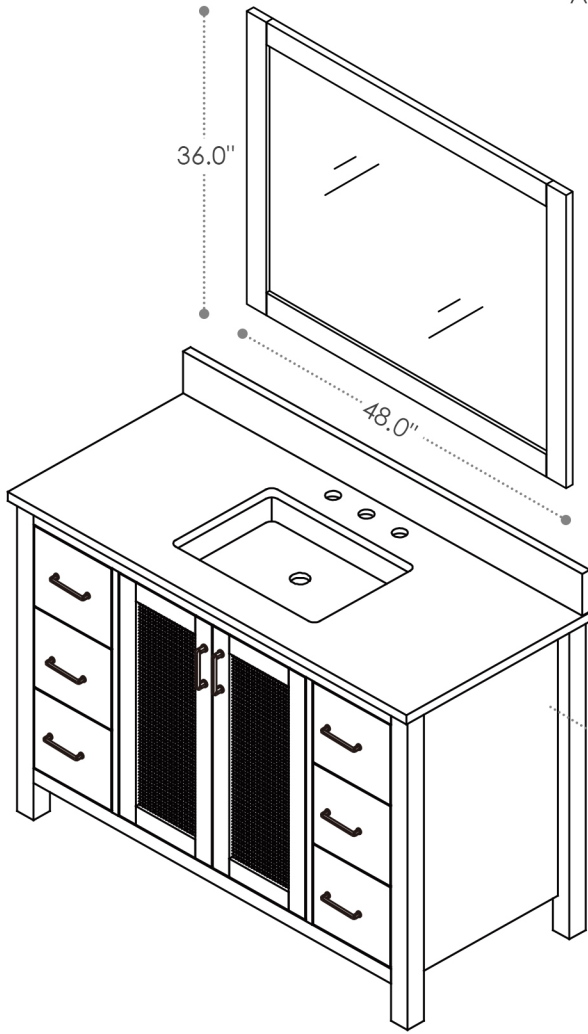

ALTAIR

FASHION BATHROOM LIFE

Altair Design, Inc.

Hadiya

60"W x 22"D
Bathroom Vanity

60"W x 22"D x 34"H inches

INSTALLATION SPECIFICATION

Item#	542060S		
Color	Gray Pine/Brown Pine/Black Oak		
Overall Dimension	60 in W x 22 in D x 34 in H		
Vanity Material	Solid wood and long-lasting plywood		
Hardware Finish	Zinc Alloy Matte Black/Brushed Gold		
Countertop Material	Composite Stone	Shape	Rectangular
Number of Door	2 soft-closing doors	Number of Drawers	6 soft-closing drawers
Top Thickness	0.8 inch	Installation Type	Freestanding
Assembly Required	No	Backsplash Height	4 inch
Faucet Hole Spacing(in.)	8 in. widespread	Sink	Single Undermount Sink

All measurements are approximate. Measurements may vary +/-1/2".
Does not include faucet, drain assembly, P-trap