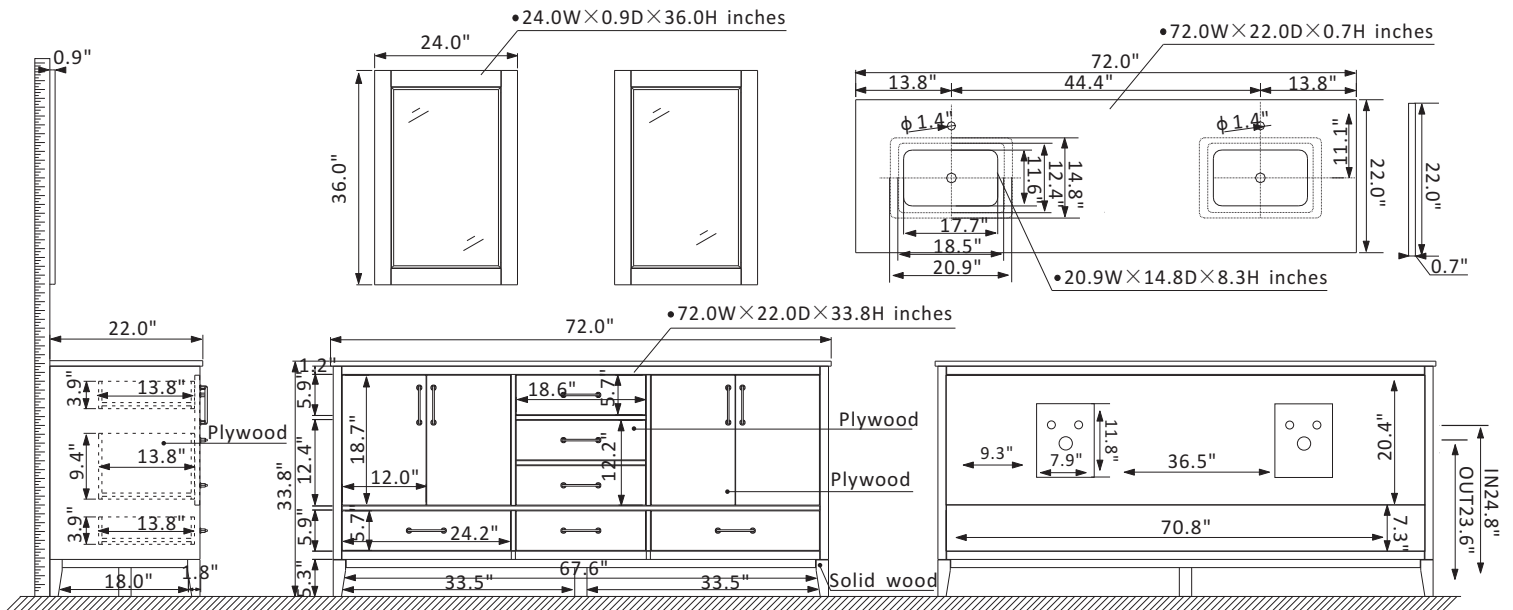

Altair Sutton Vanity Collection 541072-WH-CA

Features

- Construction: Solid wood / plywood
- Finish: White, Gray or Royal Green Finish
- Countertop: Natural Carrara white marble
- Sink: Two rectangular, undermount ceramic basins with overflow included
- Faucet: Countertop pre-drilled for two faucet holes
- Door/Drawer: 4 soft-closing doors, 2 large soft-closing drawers, 2 small soft-closing drawers, 1 dual soft-closing drawer
- Mirror: Dual matching, framed mirrors
- Hardware: Brushed gold finish hardware
- Installation: Easy plumbing and faucet installation*

* Does not include faucet, drain assembly, backsplash or P-trap