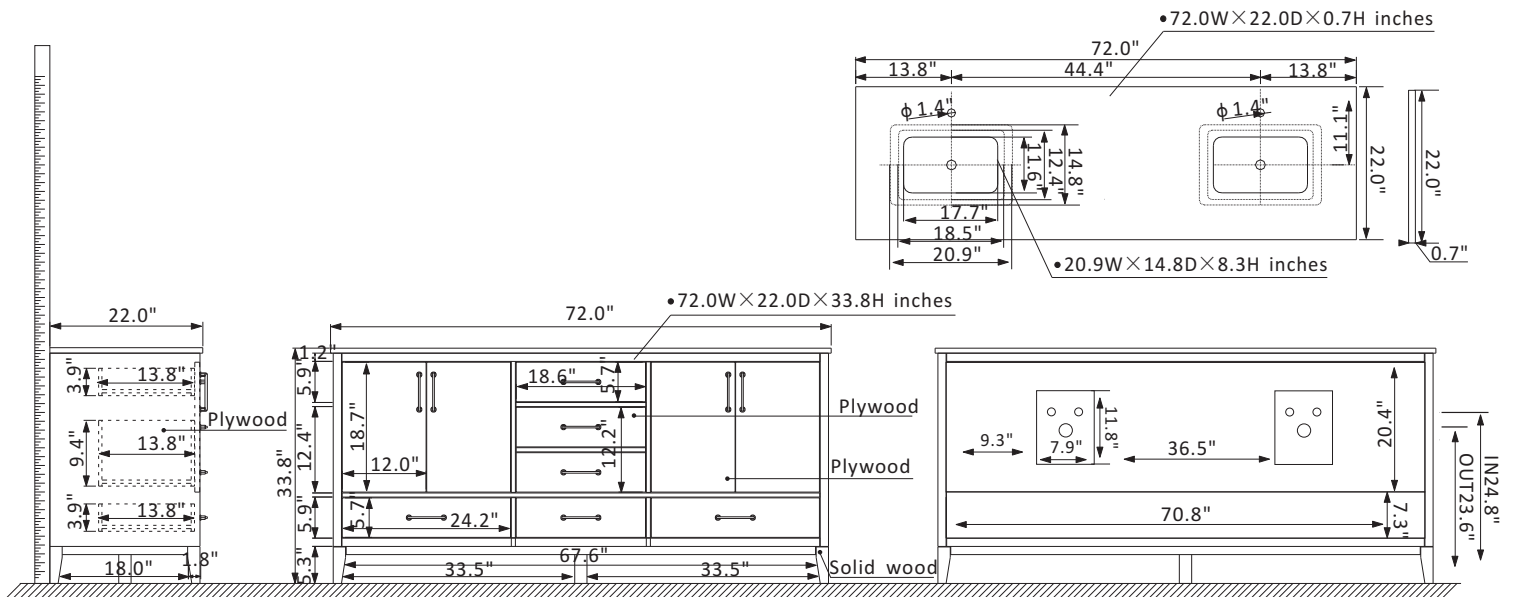

Altair Sutton Vanity Collection 541072-WH-CA-NM

Features

- Construction: Solid wood / plywood
- Finish: White, Gray or Royal Green Finish
- Countertop: Natural Carrara white marble
- Sink: Two rectangular, undermount ceramic basins with overflow included
- Faucet: Countertop pre-drilled for two faucet holes
- Door/Drawer: 4 soft-closing doors, 2 large soft-closing drawers, 2 small soft-closing drawers, 1 dual soft-closing drawer
- Hardware: Brushed gold finish hardware
- Installation: Easy plumbing and faucet installation*