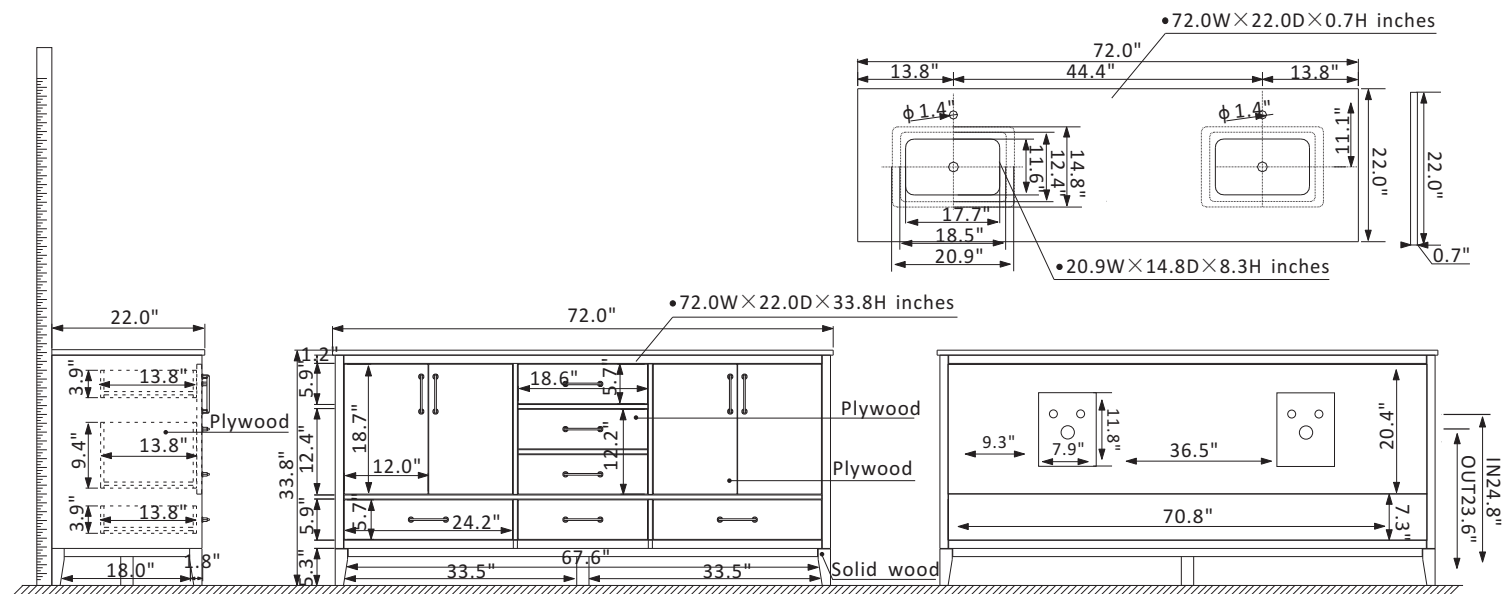

Altair Sutton Vanity Collection 541072-GR-CA-NM

Features

Construction: Solid wood / plywood

Finish: White, Gray or Royal Green Finish

Countertop: Natural Carrara white marble

Sink: Two rectangular, undermount ceramic basins with overflow included

Faucet: Countertop pre-drilled for two faucet holes

Door/Drawer: 4 soft-closing doors, 2 large soft-closing drawers, 2 small soft-closing drawers, 1 dual soft-closing drawer

Hardware: Brushed gold finish hardware