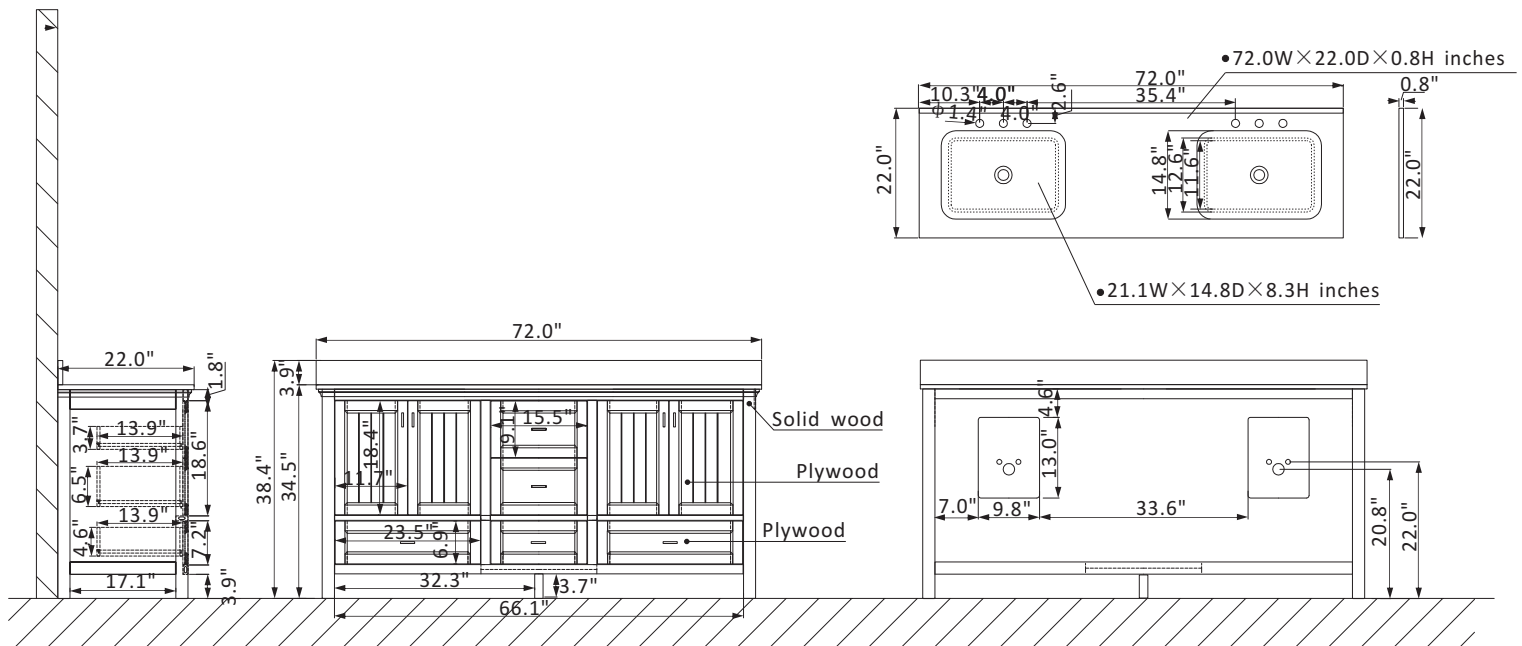

Altair Isla Vanity Collection 538072-GR-AW-NM

Features

Construction: Solid wood / plywood

Finish: Classic Blue Finish or Gray Finish

Countertop: Artificial Carrara White Stone Countertop with backsplash

Sink: Two rectangular, undermount ceramic basins with overflow included

Faucet: Vanity top with pre-drilled 8" widespread faucet hole

Door/Drawer: 5 soft-closing drawers (3 small, 2 large) and 4 soft-closing doors

Hardware: Brushed copper finish hardware

Installation: Easy plumbing and faucet installation*