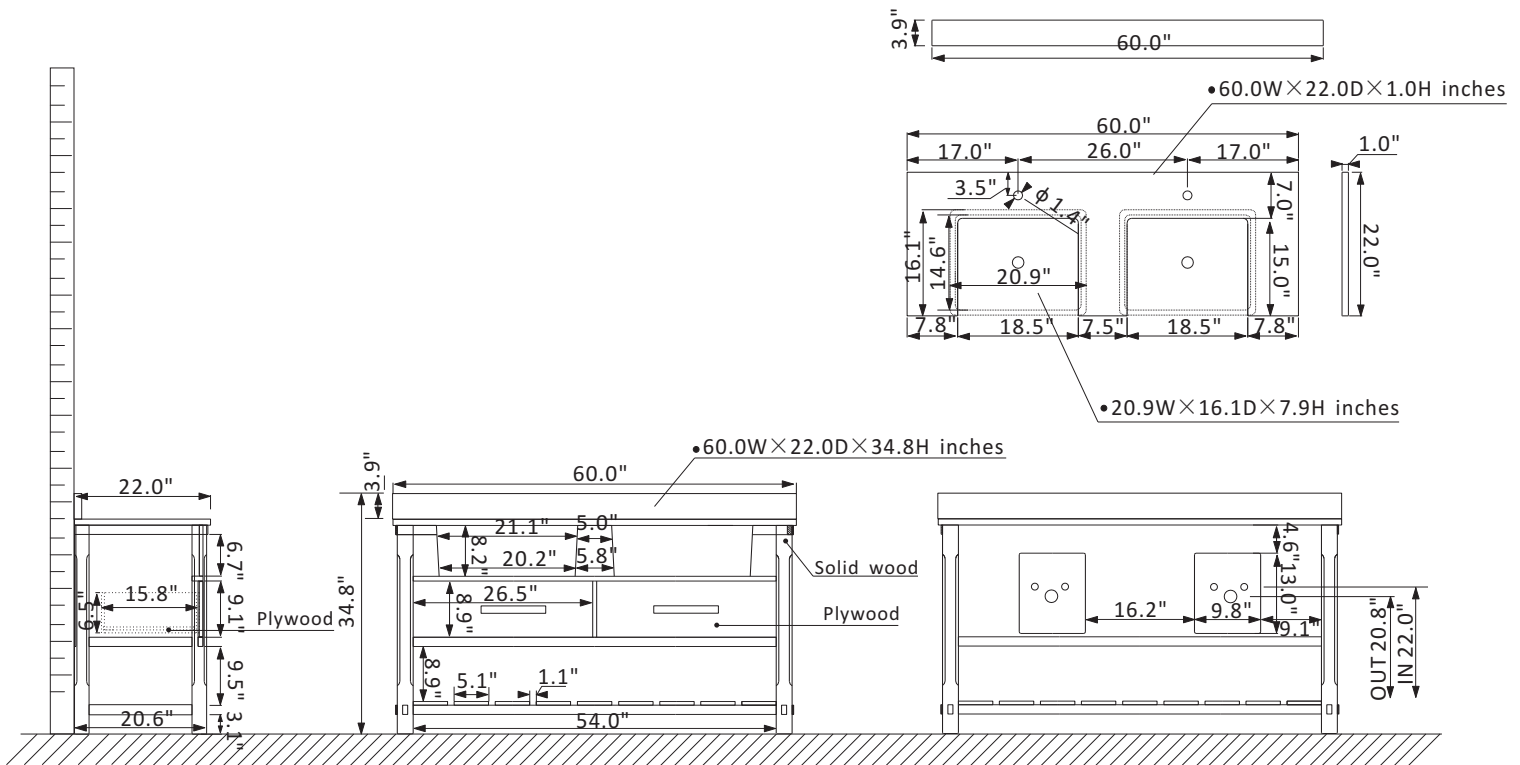

# Altair Georgia Vanity Collection 537060-JB-AW-NM

Faucet: Countertop pre-drilled for two faucet holes

Door/Drawer: 2 soft-closing drawers with 2 handles and open shelf

Hardware: Brushed nickel finish hardware(White)/Brushed copper finish hardware(Blue)