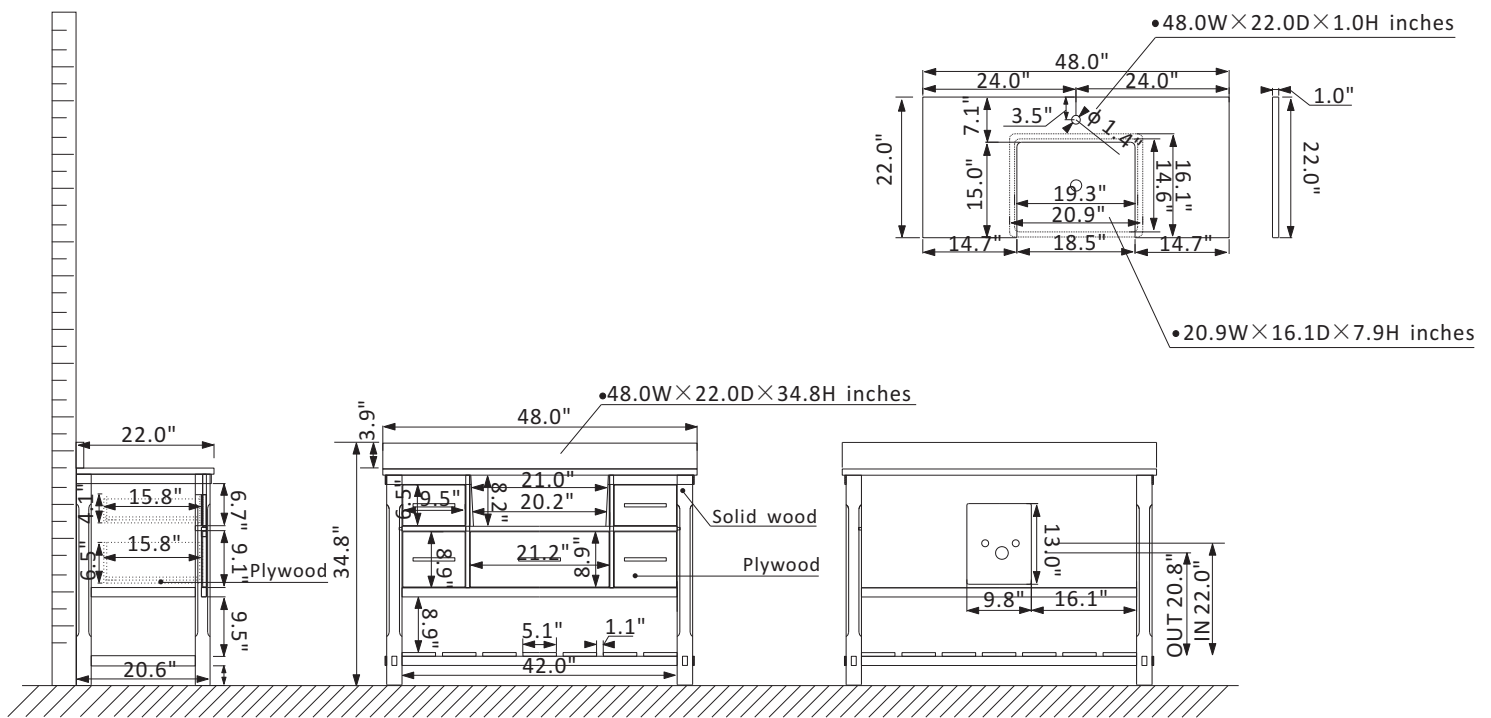

Altair Georgia Vanity Collection 537048-JB-AW-NM

Features

Construction: Solid wood / plywood

Finish: White or Jewelry Blue Finish

Countertop: Composite Carrara White Stone Countertop with backsplash

Sink: Rectangular, Farmhouse Basin without overflow

Faucet: Countertop pre-drilled for single faucet hole

Door/Drawer: 5 soft-closing drawers with open shelf

Hardware: Brushed nickel finish hardware(White)/Brushed copper finish hardware(Blue)

Shelf: Bottom shelf storage for towels