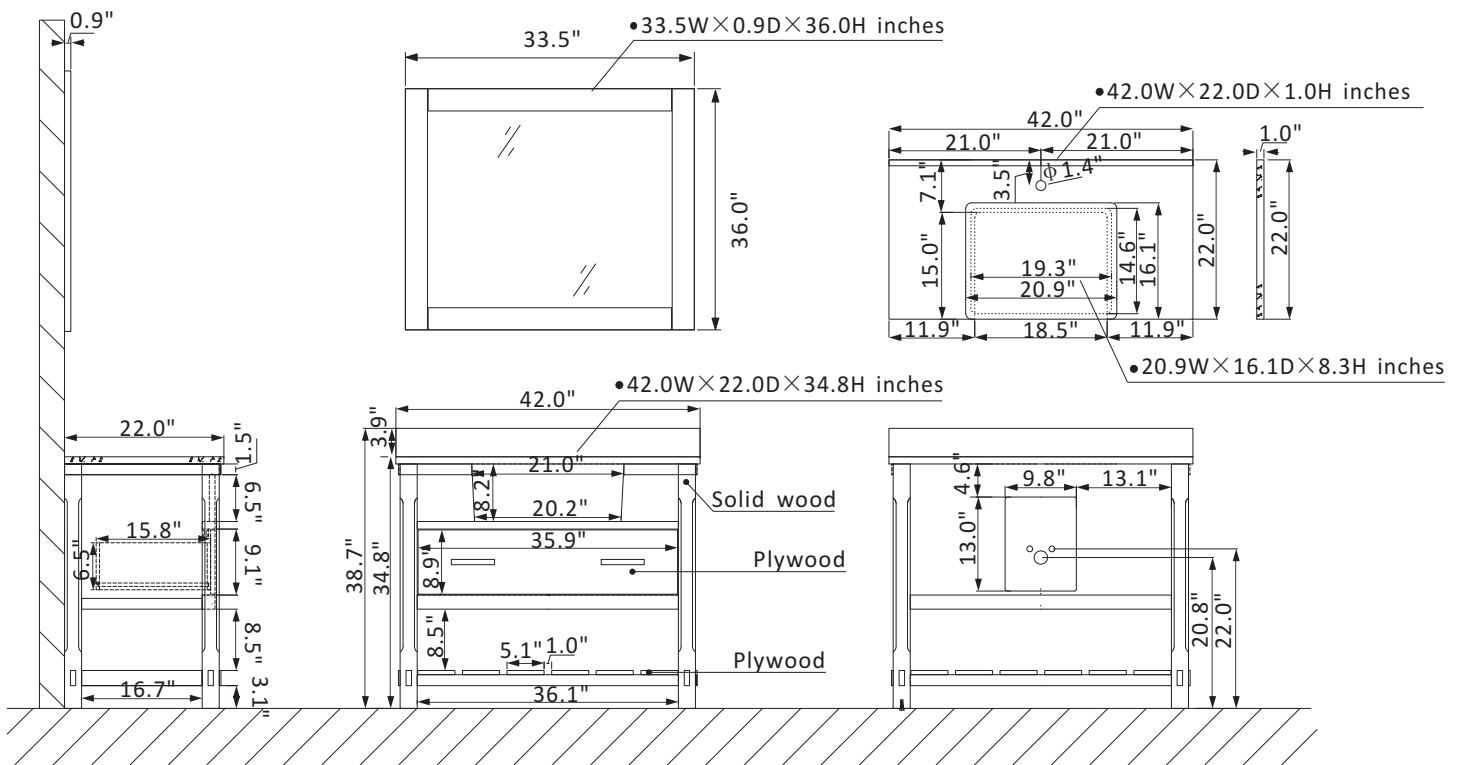

Altair Georgia Vanity Collection 537042-JB-AW

Features

Construction: Solid wood / plywood

Finish: Jewelry Blue Finish

Countertop: Artificial Carrara White Stone Countertop with backsplash

Sink: Rectangular, Farmhouse Basin without overflow

Faucet: Vanity top with pre-drilled single faucet hole

Door/Drawer: 1 soft-closing drawer with open shelf

Mirror: Single matching, framed mirror

Shelf : Bottom shelf storage for towels

Hardware: Brushed copper finish hardware

Installation: Easy plumbing and faucet installation*

* Does not include faucet, drain assembly, or P-trap

ALTAIR
FASHION BATHROOM LIFE