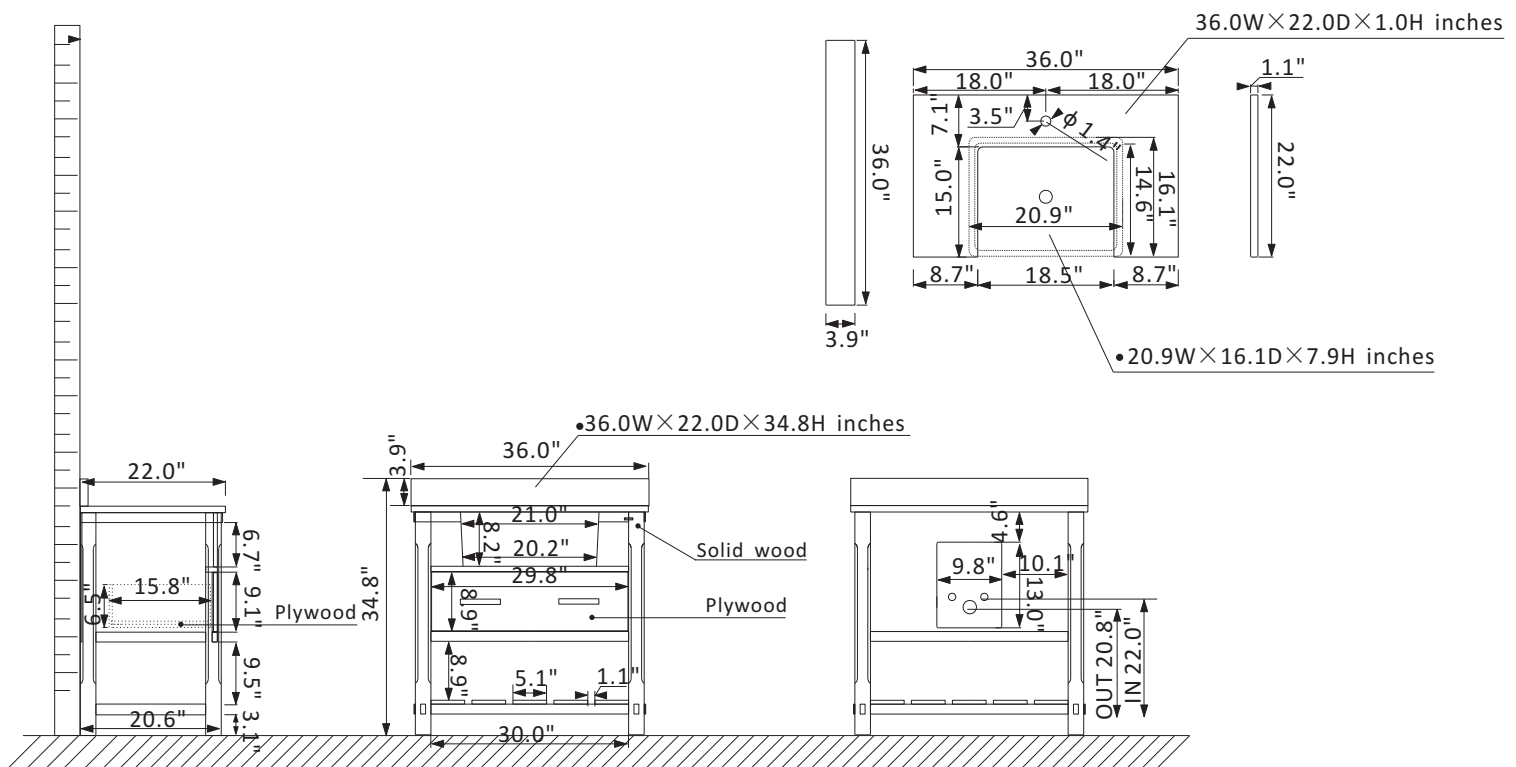

Altair Georgia Vanity Collection 537036-WH-AW-NM

Features

Construction: Solid wood / plywood

Finish: White or Jewelry Blue Finish

Countertop: Composite Carrara White Stone Countertop with backsplash

Sink: Rectangular, Farmhouse Basin without overflow

Faucet: Countertop pre-drilled for single faucet hole

Door/Drawer: 1 soft-closing drawer with 2 handles and open shelf

Hardware: Brushed nickel finish hardware(White)/Brushed copper finish hardware(Blue)