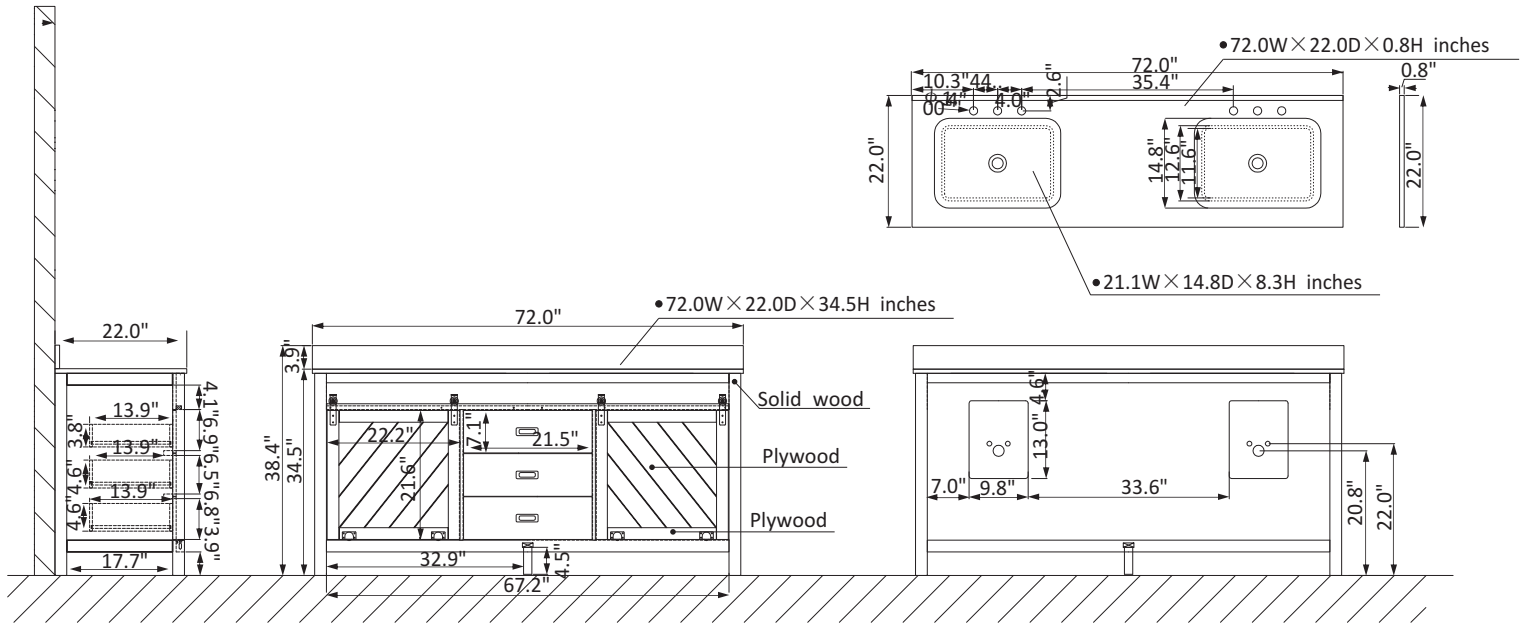

Altair Kinsley Vanity Collection 536072-WH-AW-NM

Features

Construction: Solid wood / plywood

Finish: White Finish

Countertop: Artificial Carrara Stone Countertop with backsplash

Sink: Two rectangular, undermount ceramic basins with overflow included

Faucet: Vanity top with pre-drilled 8" widespread faucet hole

Door/Drawer: 2 soft-sliding doors and 3 soft-closing drawers

Hardware: Zinc alloy black finish hardware

Installation: Easy plumbing and faucet installation*