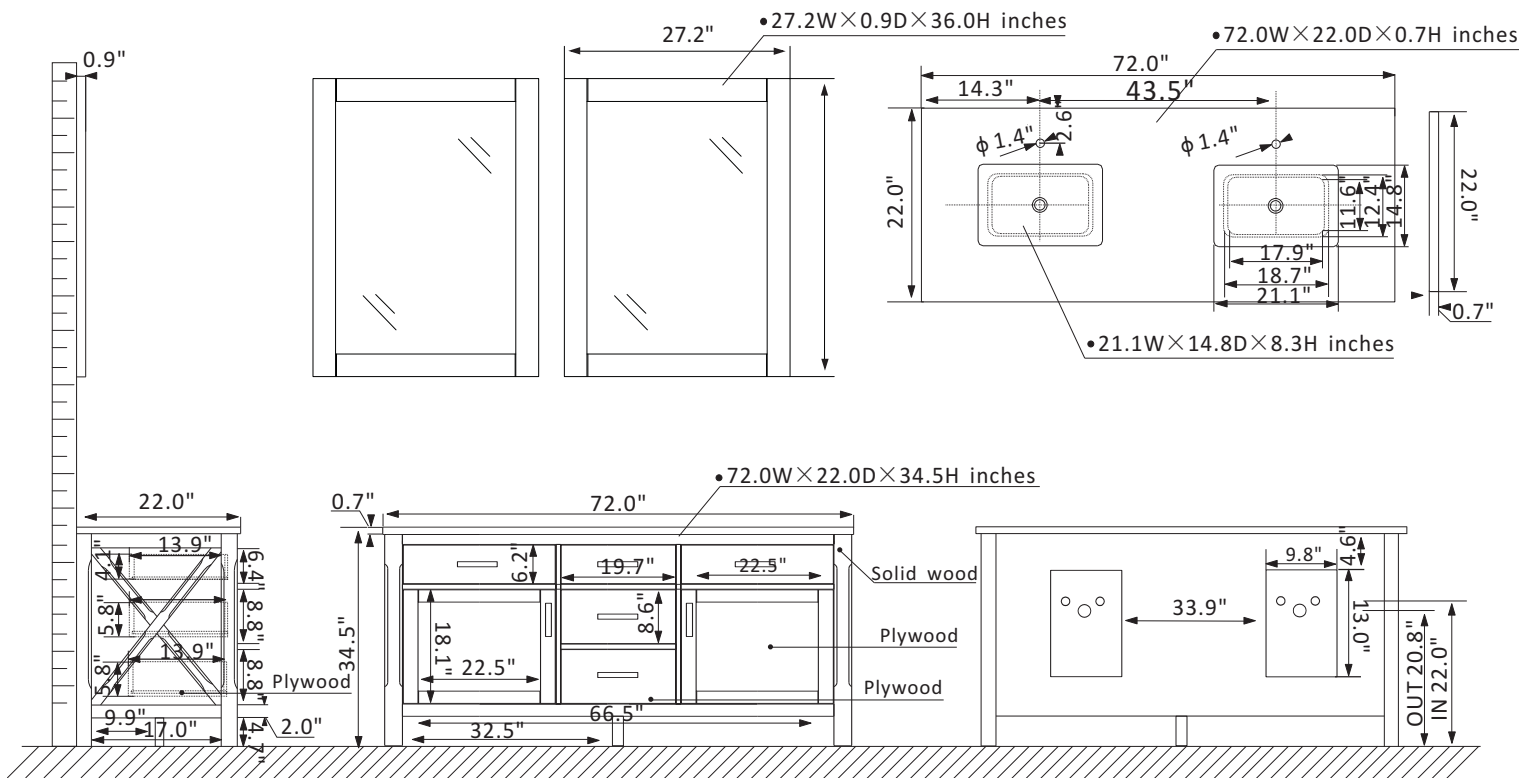

Altair Maribella Vanity Collection 535072-WH-CA

Features

Construction: Solid wood / plywood

Finish: White or Rust Black Finish

Countertop: Natural Carrara white marble

Sink: Two rectangular, undermount ceramic basins with overflow included

Faucet: Countertop pre-drilled for two faucet holes

Door/Drawer: 2 flip-down drawers on top, 3 soft-closing drawers and 2 soft-closing doors

Mirror: Dual matching, framed mirrors

Hardware: Zinc alloy black finish hardware