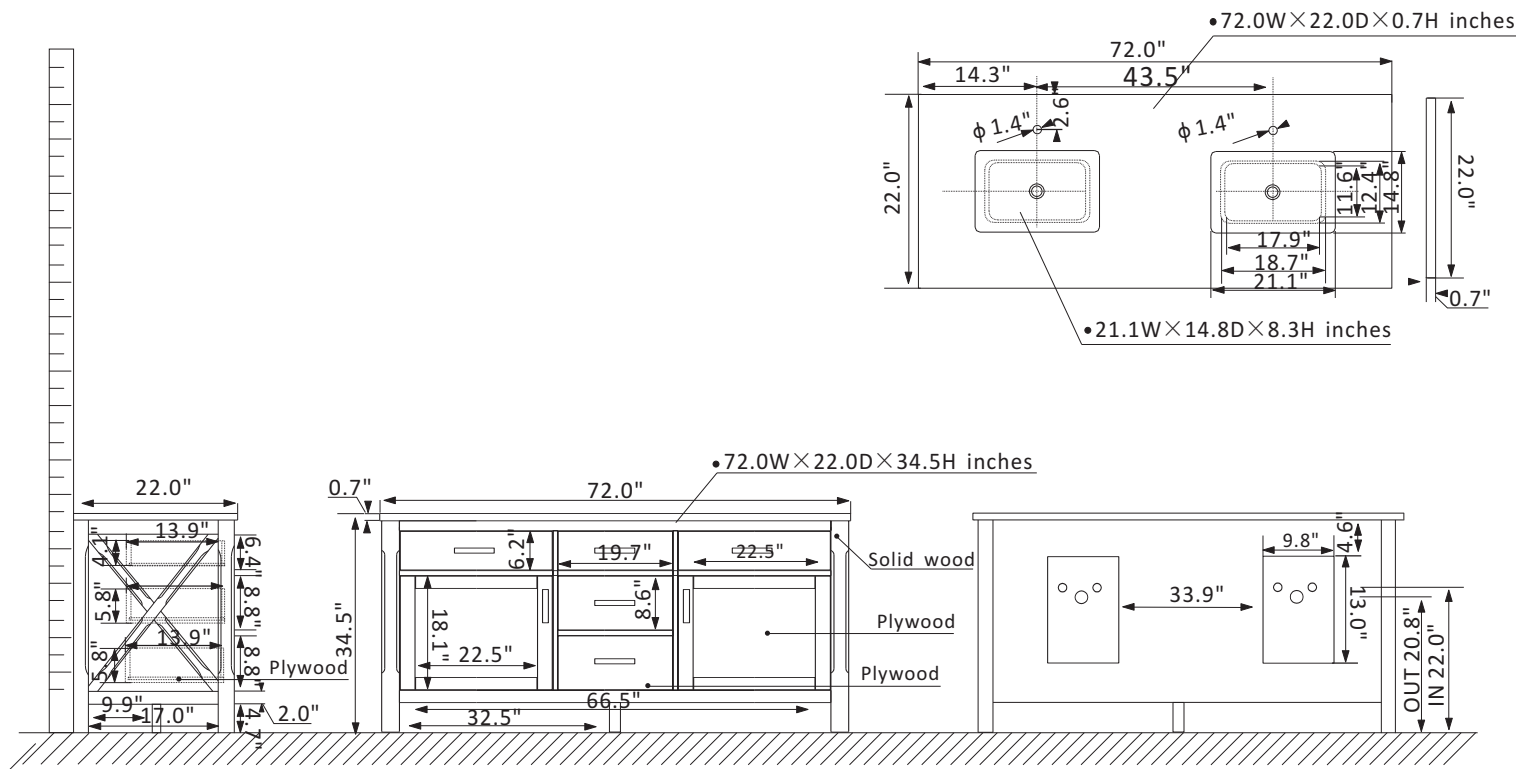

# Altair Maribella Vanity Collection 535072-WH-CA-NM

## Features

**Construction:** Solid wood / plywood

**Finish:** White or Rust Black Finish

**Countertop:** Natural Carrara white marble

**Sink:** Two rectangular, undermount ceramic basins with overflow included