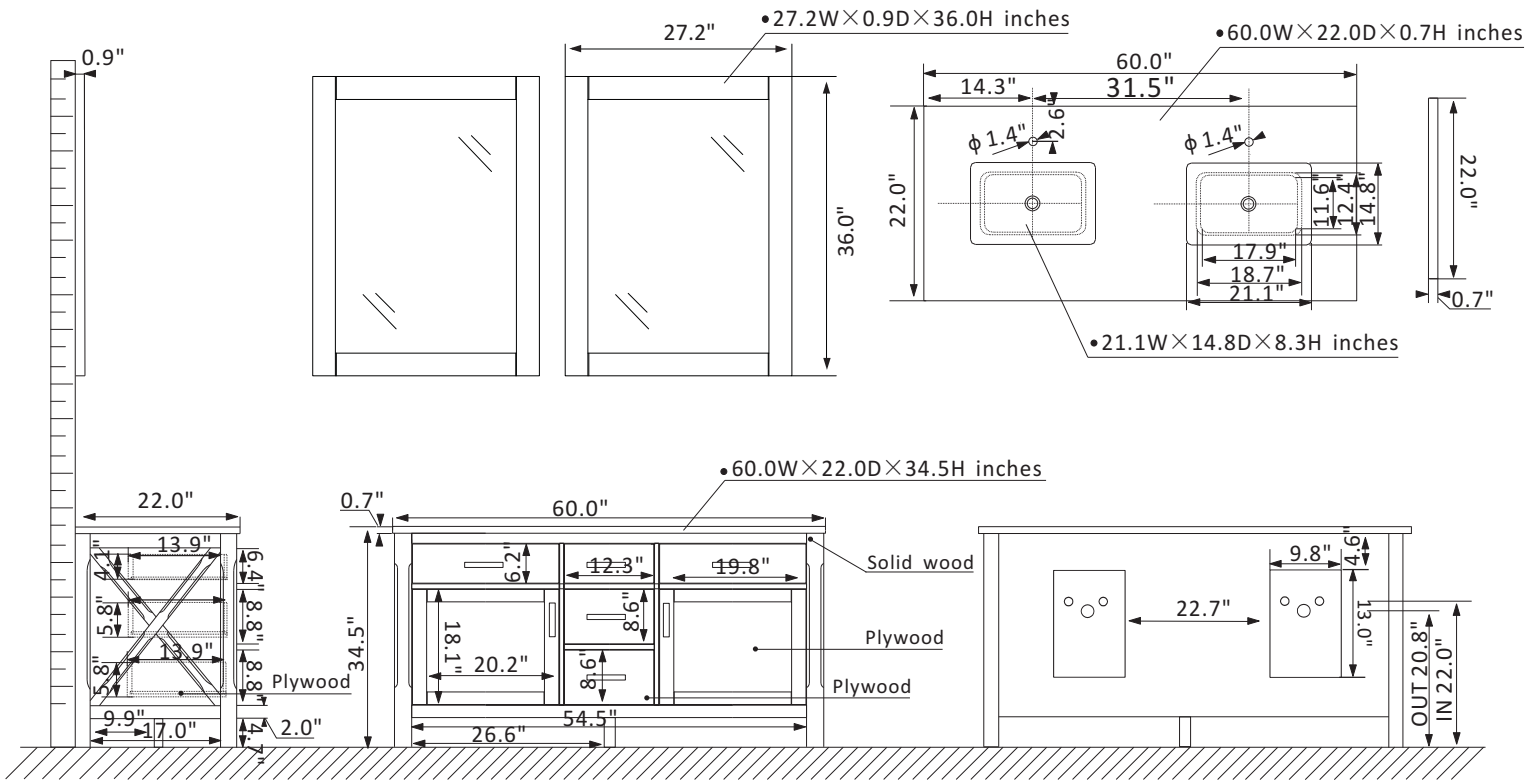

Altair Maribella Vanity Collection 535060-WH-CA

Features

Construction: Solid wood / plywood

Finish: White or Rust Black Finish

Countertop: Natural Carrara white marble

Sink: Rectangular, undermount ceramic basin with overflow included

Faucet: Countertop pre-drilled for single faucet hole

Door/Drawer: 2 flip-down drawers on top, 3 soft-closing drawers and 2 soft-closing doors

Mirror: Dual matching, framed mirrors

Hardware: Zinc alloy black finish hardware