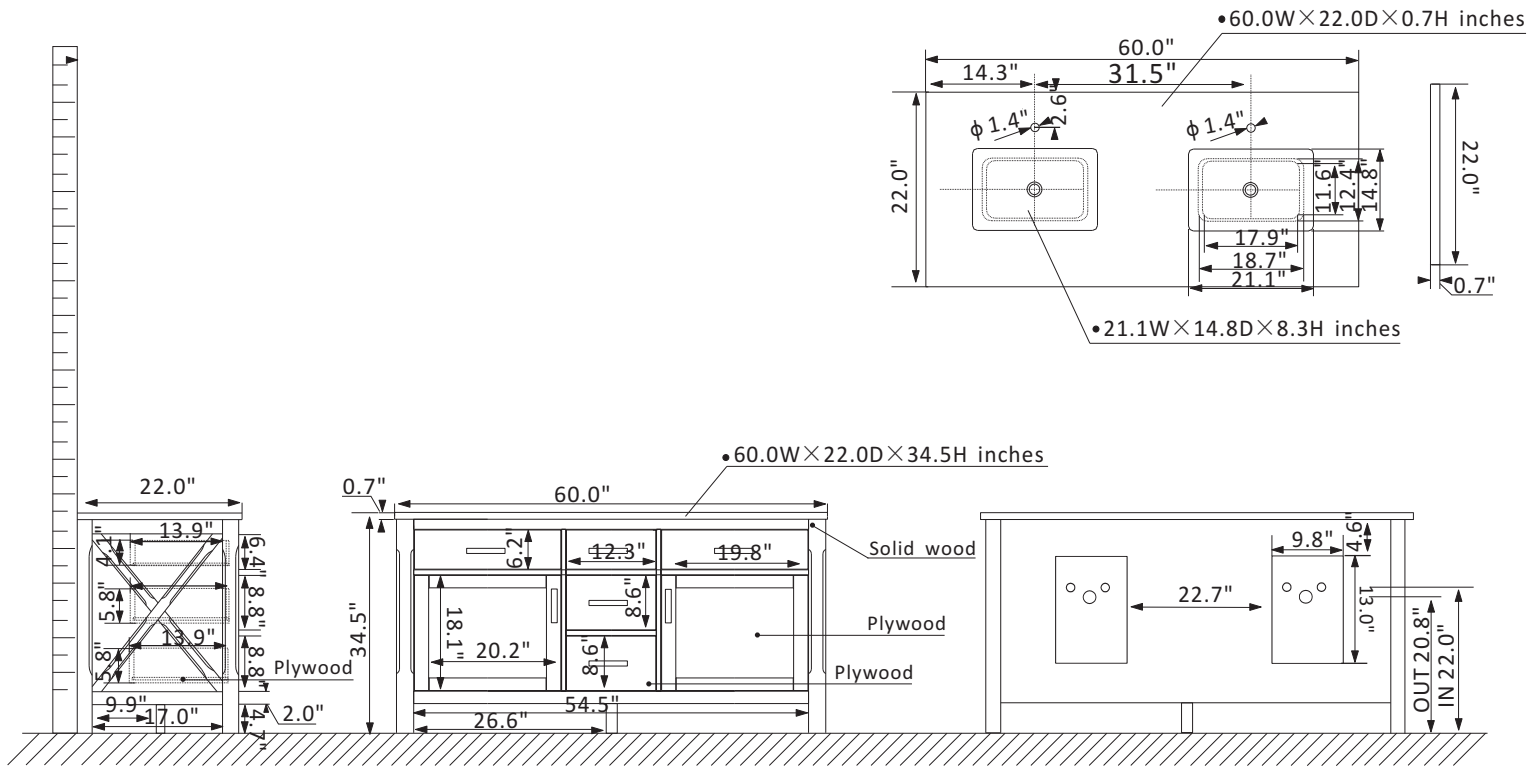

# Altair Maribella Vanity Collection 535060-WH-CA-NM

## Features

Construction: Solid wood / plywood

Finish: White or Rust Black Finish

Countertop: Natural Carrara white marble

Sink: Rectangular, undermount ceramic basin with overflow included

Faucet: Countertop pre-drilled for single faucet hole