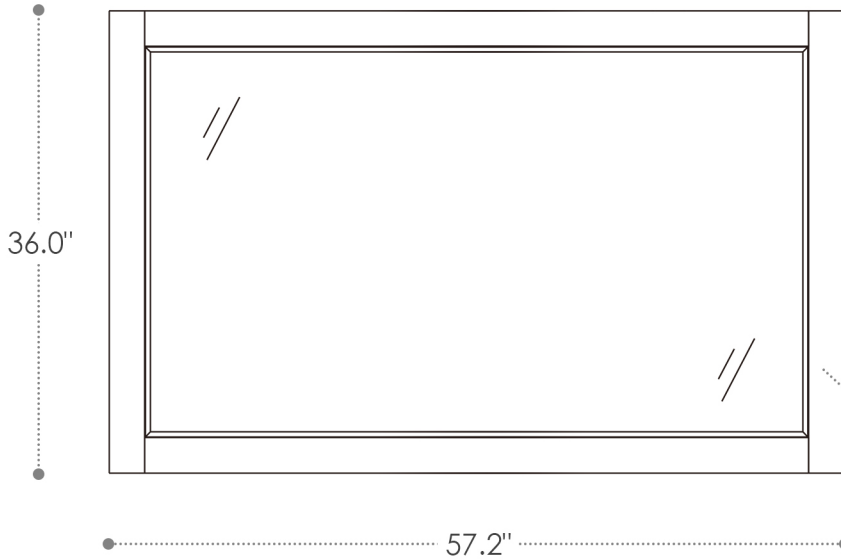

## Maribella

60"W x 36"H

Wood Mirror

57.2W×1.0D×36.0H inches

## INSTALLATION SPECIFICATION

SKU	535060-MIR-WH		
Product Title	Maribella 60"W x 36"H Wood Mirror		
Overall Dimensions	57.2 in W x 1 in D x 36 in H		
Materials	Solid wood and long-lasting plywood		
Color	White	Shape	Rectangle
Installation Type	Wall mounted	Net Weight(lbs)	44
Glass Thickness	1 inch	Orientation	Horizontal
Assembly Required	No	Mounting Bracket	Yes

All measurements are approximate. Measurements may vary +/- 1/2".