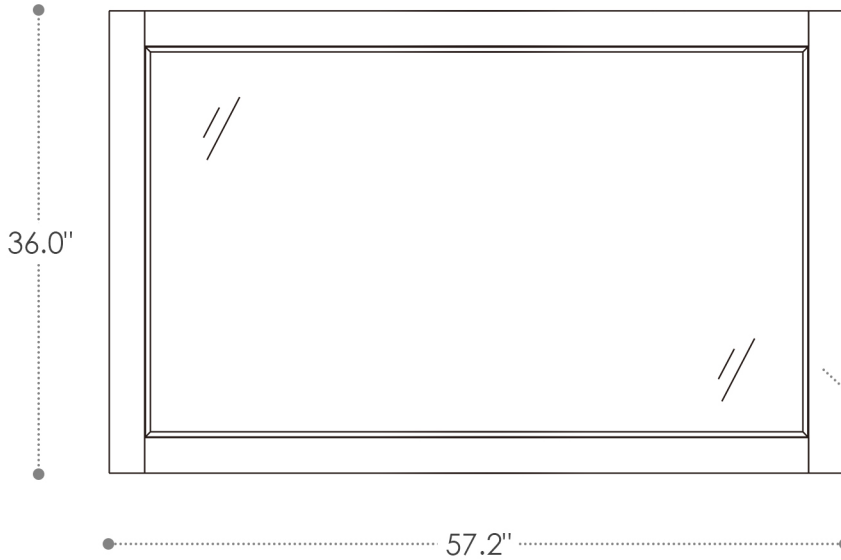

## Maribella

60"W x 36"H

Wood Mirror

57.2W×1.0D×36.0H inches

## INSTALLATION SPECIFICATION

SKU	535060-MIR-GR		
Product Title	Maribella 60"W x 36"H Wood Mirror		
Overall Dimensions	57.2 in W x 1 in D x 36 in H		
Materials	Solid wood and long-lasting plywood		
Color	Gray	Shape	Rectangle
Installation Type	Wall mounted	Net Weight(lbs)	44
Glass Thickness	1 inch	Orientation	Horizontal
Assembly Required	No	Mounting Bracket	Yes

All measurements are approximate. Measurements may vary +/- 1/2".