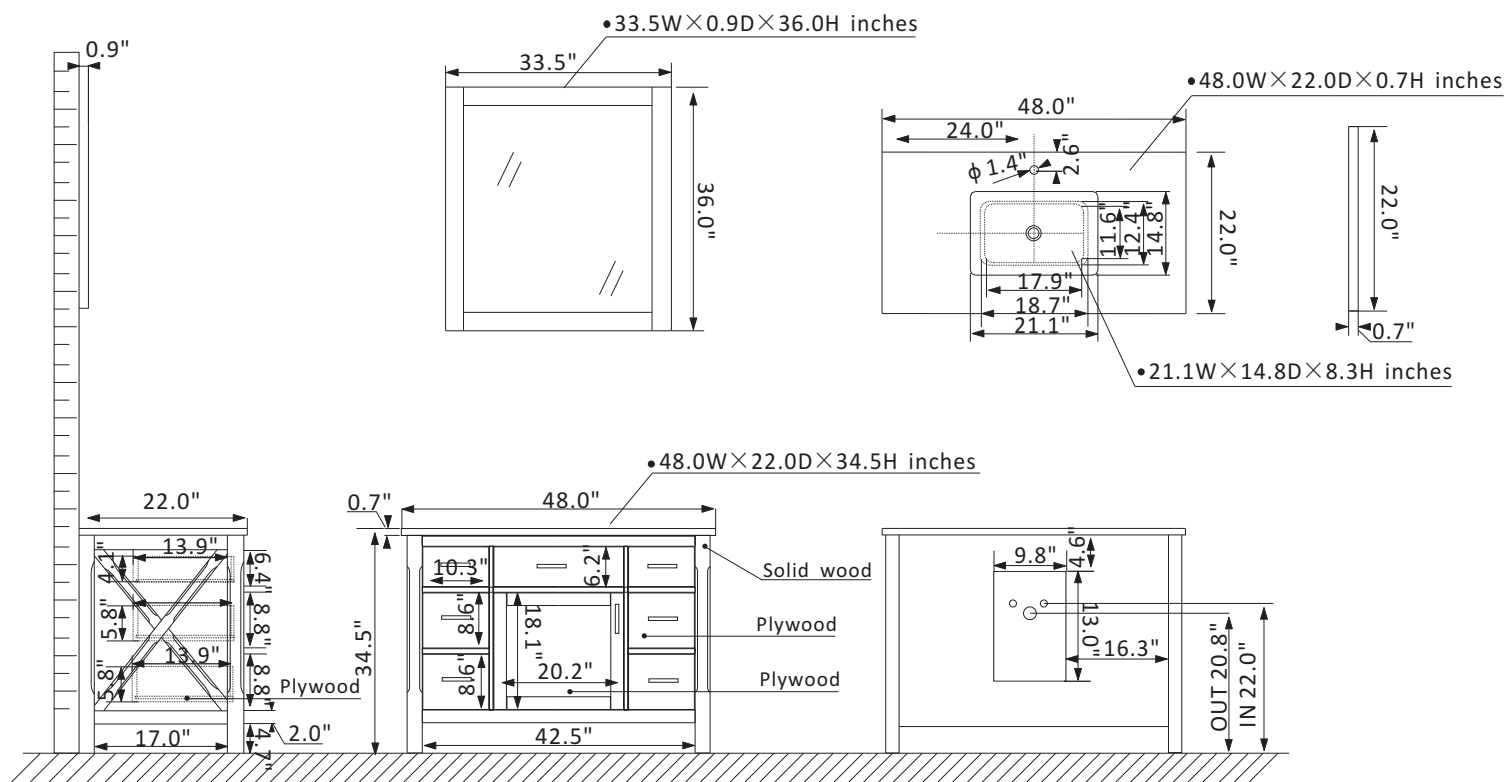

Altair Maribella Vanity Collection 535048-WH-CA

Features

Construction: Solid wood / plywood

Finish: White or Rust Black Finish

Countertop: Natural Carrara white marble

Sink: Rectangular, undermount ceramic basin with overflow included

Faucet: Countertop pre-drilled for single faucet hole

Door/Drawer: 1 flip-down drawer on top, 6 soft-closing drawers and one soft-closing door

Mirror: Single matching, framed mirror

Hardware: Zinc alloy black finish hardware