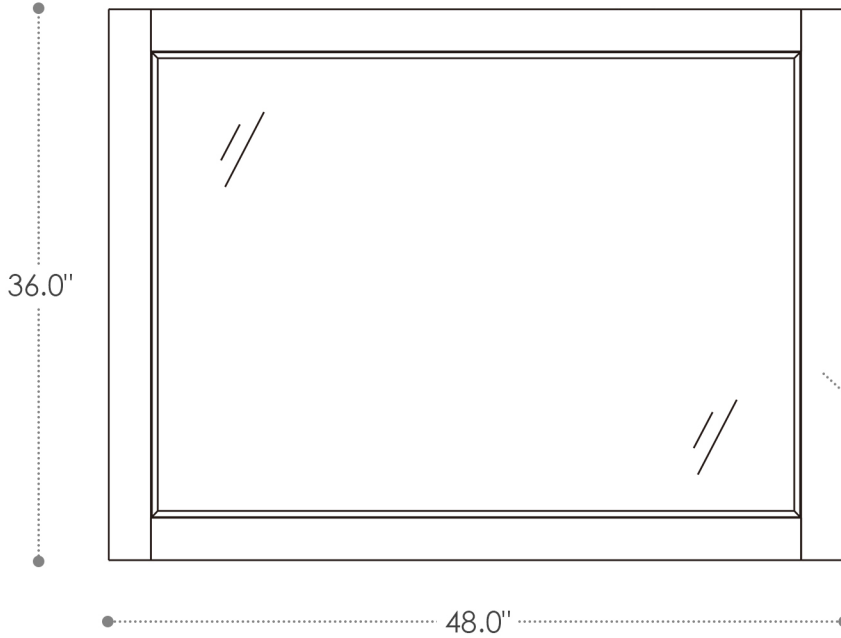

ALTAIR

FASHION BATHROOM LIFE

Altair Inc.

Maribella

48"W x 36"H

Wood Mirror

48.0W x 0.9D x 36.0H inches

INSTALLATION SPECIFICATION

SKU	535048-MIR-CB		
Product Title	Maribella 48"W x 36"H Wood Mirror		
Overall Dimensions	48 in W x 0.9 in D x 36 in H		
Materials	Solid wood and long-lasting plywood		
Color	Classical Blue	Shape	Rectangle
Installation Type	Wall mounted	Net Weight(lbs)	37.5
Glass Thickness	0.9 inch	Orientation	Horizontal
Assembly Required	No	Mounting Bracket	Yes

All measurements are approximate. Measurements may vary +/- 1/2".