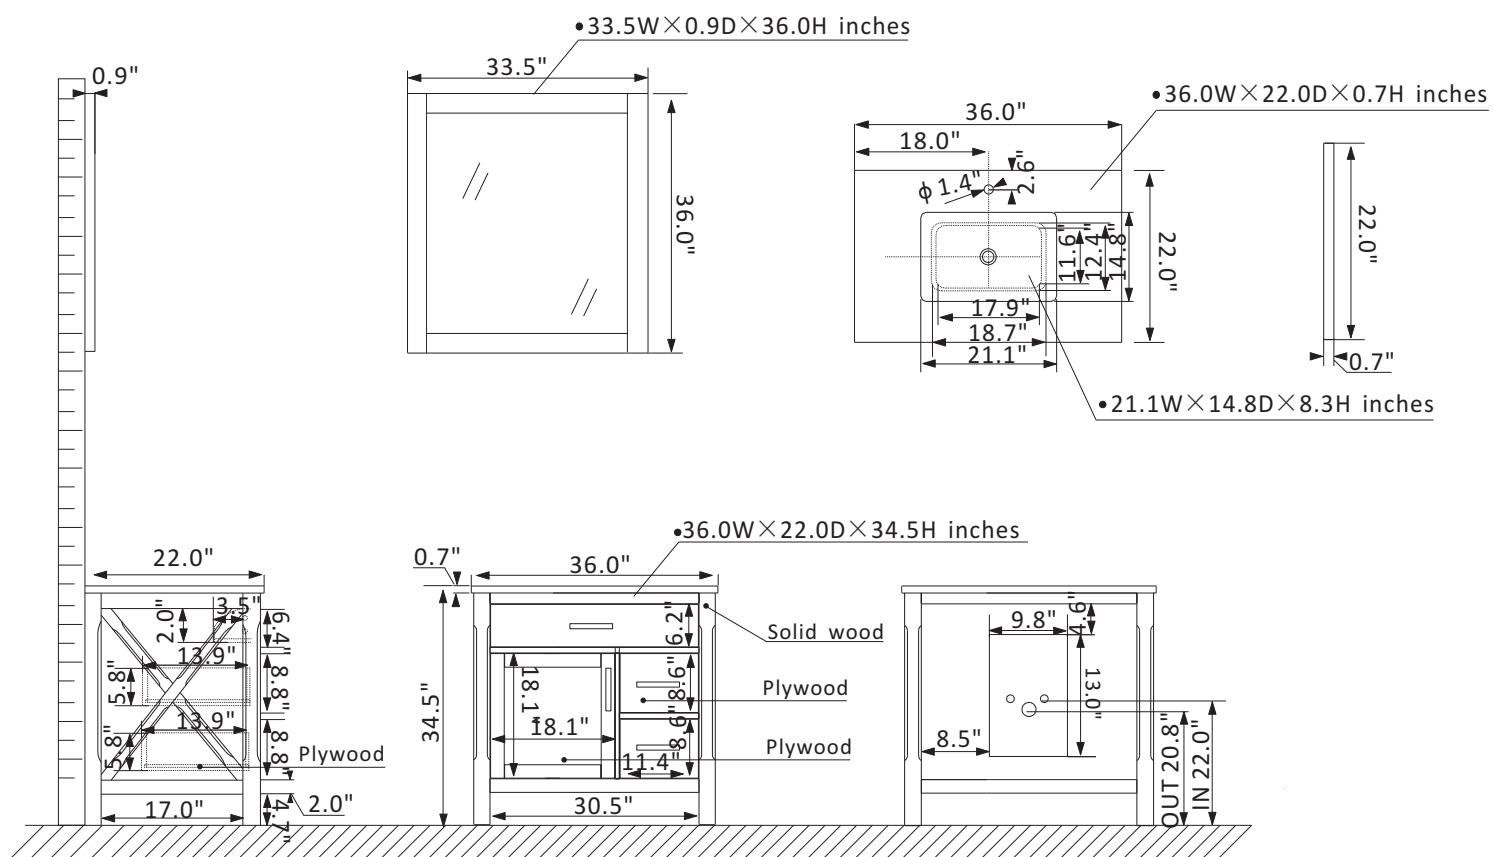

Altair Maribella Vanity Collection 535036-RL-CA

Features

Construction: Solid wood / plywood

Finish: White or Rust Black Finish

Countertop: Natural Carrara white marble

Sink: Rectangular, undermount ceramic basin with overflow included

Faucet: Countertop pre-drilled for single faucet hole

Door/Drawer: 1 flip-down drawer on top, 2 soft-closing drawers and 1 soft-closing door

Mirror: Single matching, framed mirror

Hardware: Zinc alloy black finish hardware