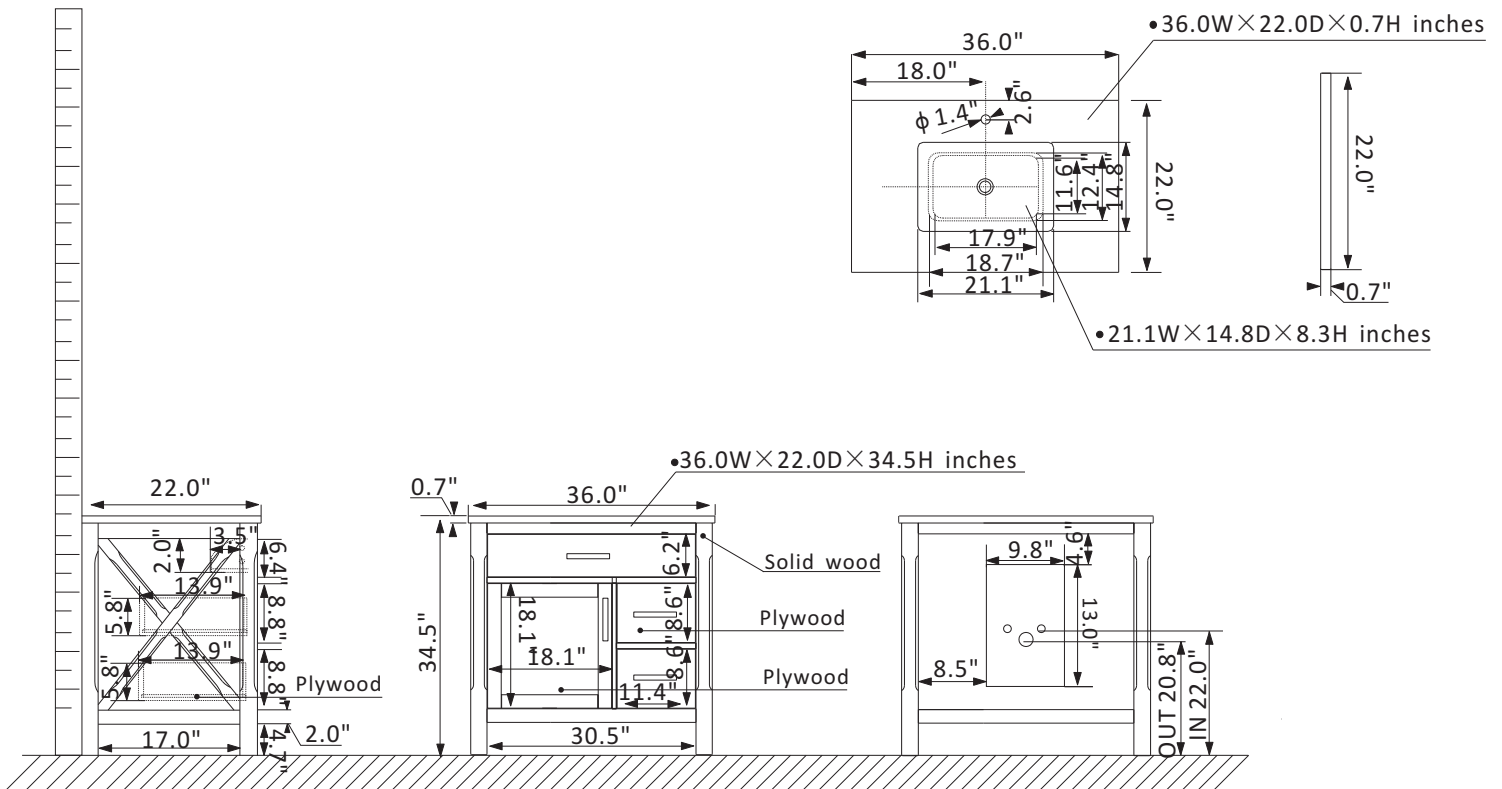

Altair Maribella Vanity Collection 535036-RL-CA-NM

Features

Construction: Solid wood / plywood

Finish: White or Rust Black Finish

Countertop: Natural Carrara white marble

Sink: Rectangular, undermount ceramic basin with overflow included

Faucet: Countertop pre-drilled for single faucet hole

Door/Drawer: 1 flip-down drawer on top, 2 soft-closing drawers and 1 soft-closing door

Hardware: Zinc alloy black finish hardware

Installation: Easy plumbing and faucet installation*