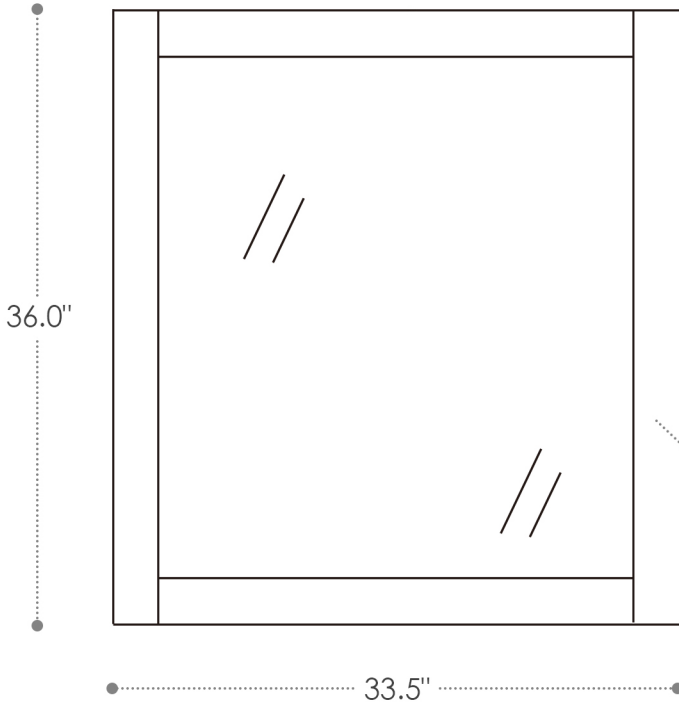

## Maribella

34"W x 36"H

Wood Mirror

33.5W×0.9D×36.0H inches

## INSTALLATION SPECIFICATION

SKU	535036-MIR-GR		
Product Title	Maribella 34"W x 36"H Wood Mirror		
Overall Dimensions	33.5 in W x 0.9 in D x 36 in H		
Materials	Solid wood and long-lasting plywood		
Color	Grey	Shape	Rectangle
Installation Type	Wall mounted	Net Weight(lbs)	29.7
Glass Thickness	0.9 inch	Orientation	Vertical
Assembly Required	No	Mounting Bracket	Yes

All measurements are approximate. Measurements may vary +/-1/2".