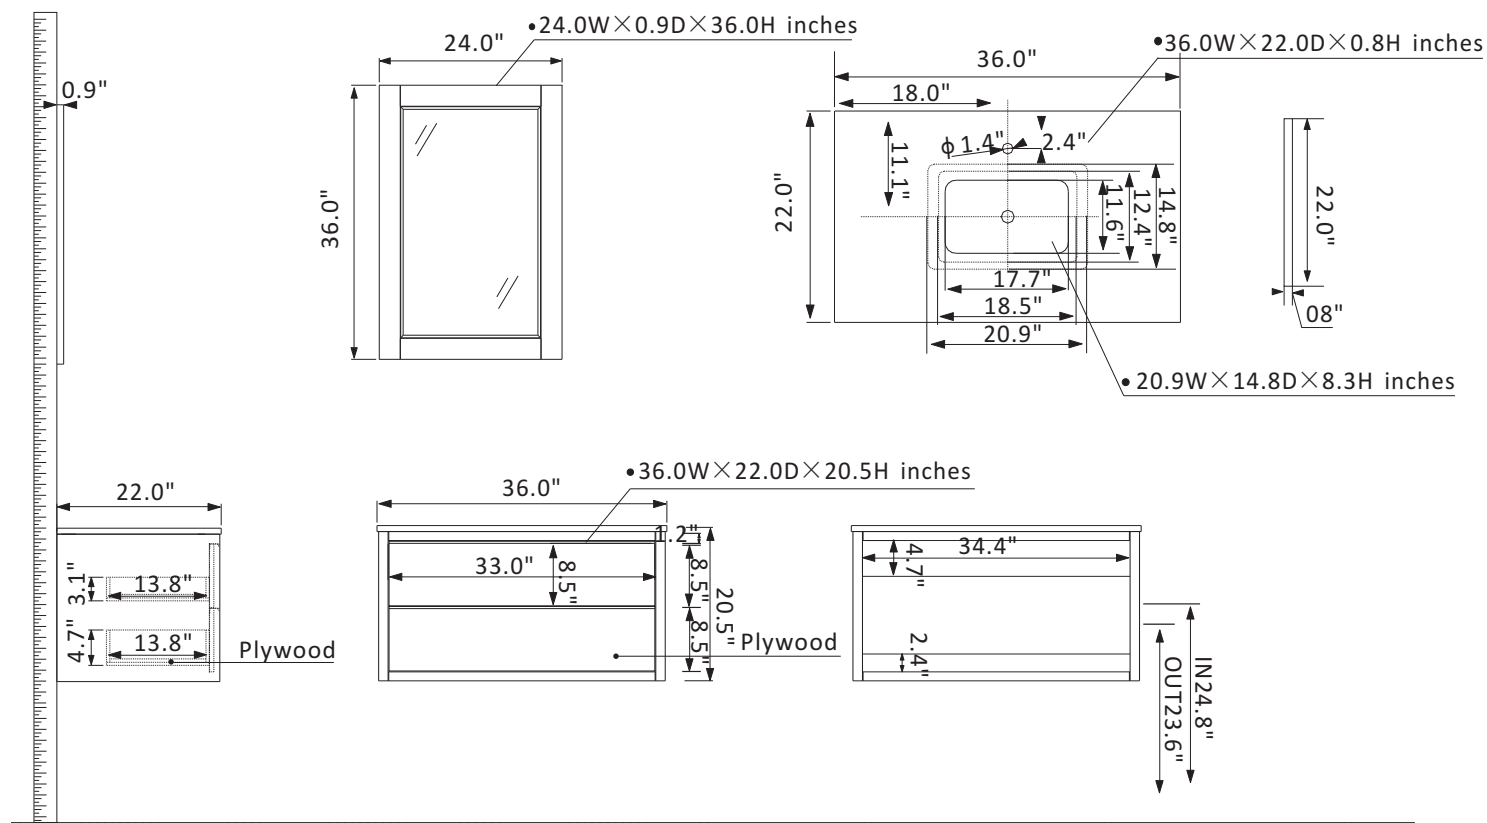

Altair Morgan Vanity Collection 534036-WH-AW

Features

Construction: Solid wood / plywood

Finish: White Finish

Countertop: Composite Carrara White Stone Countertop

Sink: Rectangular, undermount ceramic basin with overflow included

Faucet: Countertop pre-drilled for single faucet hole

Door/Drawer: 1 bridge-shaped drawer and 1 soft-closing drawer

Mirror: Single matching, framed mirror

Hardware: Brushed copper finish hardware

Installation: Easy plumbing and faucet installation*