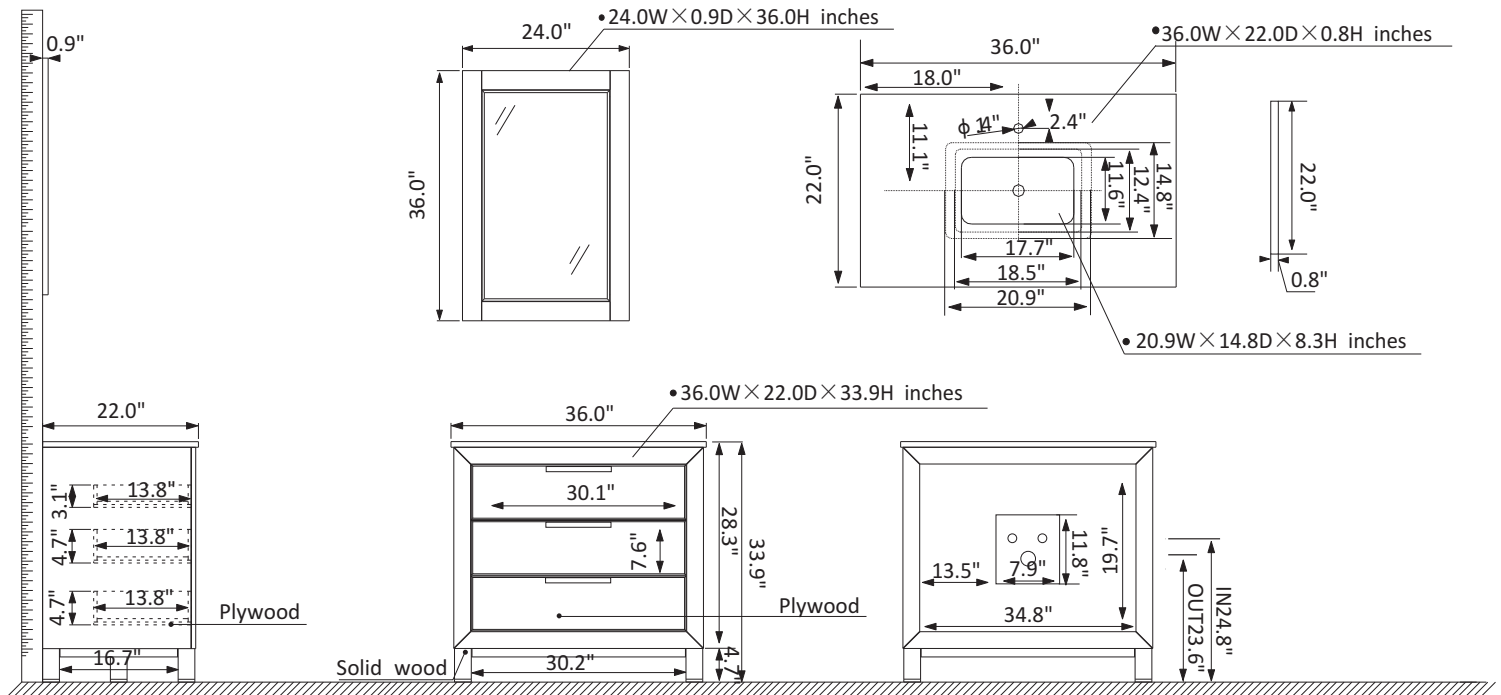

Altair Jackson Vanity Collection 533036-RB-AW

Features

Construction: Solid wood / plywood

Finish: White or Royal Blue Finish

Countertop: Composite Carrara White Stone Countertop

Sink: Rectangular, undermount ceramic basin with overflow included

Faucet: Countertop pre-drilled for single faucet hole

Door/Drawer: 1 bridge-shaped drawer and 2 soft-closing drawers

Mirror: Single matching, framed mirror

Hardware: Brushed nickel finish hardware (White)/Brushed copper finish hardware (Royal Blue)