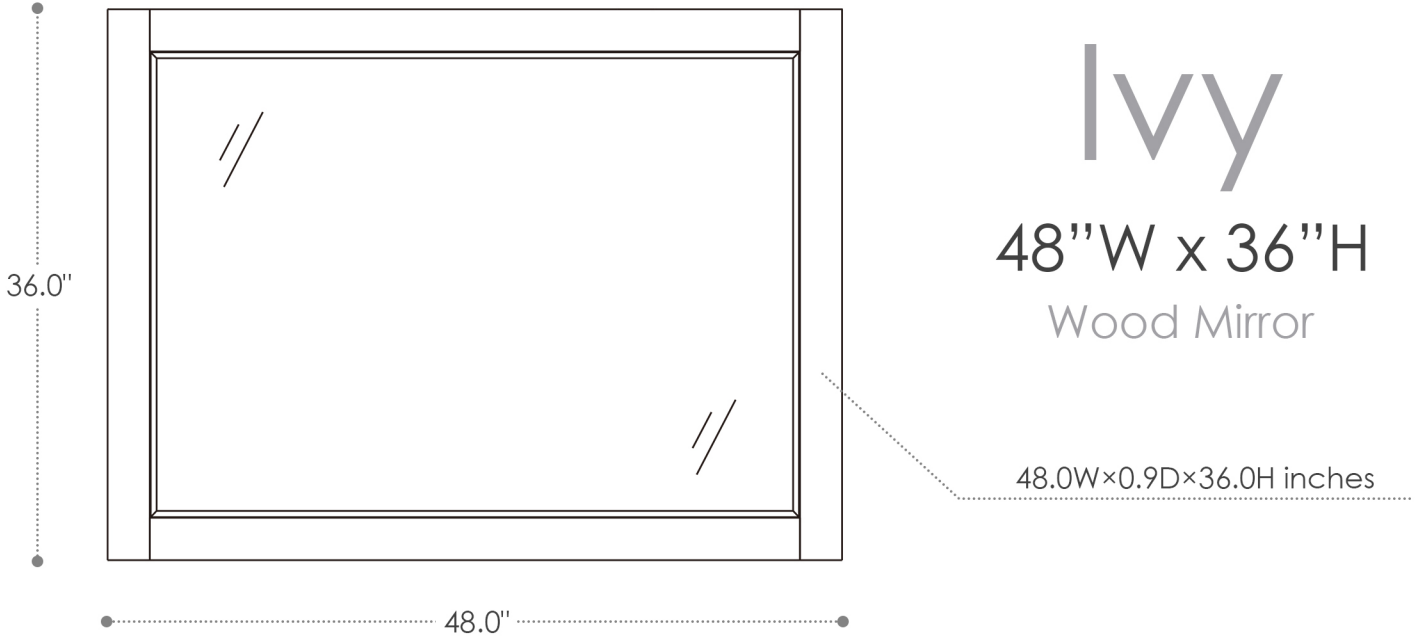

## INSTALLATION SPECIFICATION

SKU	531048-MIR-WP		
Product Title	Ivy 48"W x 36"H Wood Mirror		
Overall Dimensions	48 in W x 0.9 in D x 36 in H		
Materials	Solid wood and long-lasting plywood		
Color	Weathered Pine	Shape	Rectangle
Installation Type	Wall mounted	Net Weight(lbs)	37.5
Glass Thickness	0.9 inch	Orientation	Horizontal
Assembly Required	No	Mounting Bracket	Yes

All measurements are approximate. Measurements may vary +/-1/2".