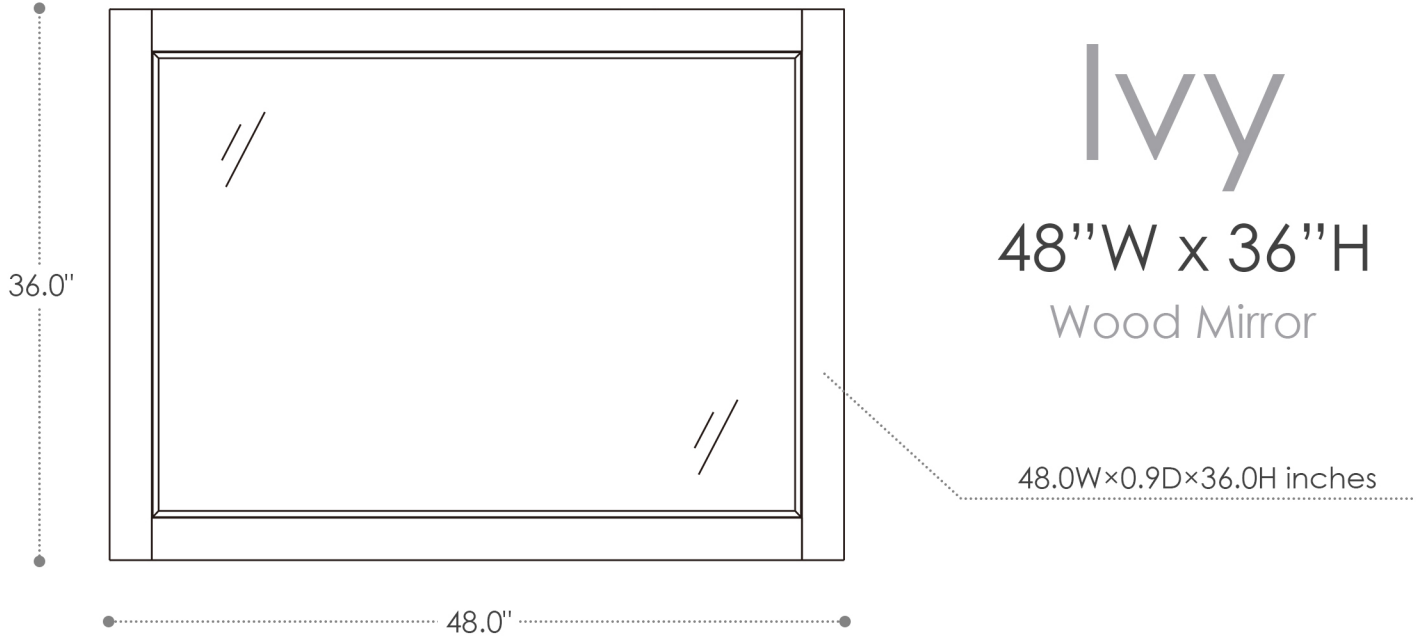

ALTAIR

FASHION BATHROOM LIFE

Altair Inc.

INSTALLATION SPECIFICATION

SKU	531048-MIR-WO		
Product Title	Ivy 48"W x 36"H Wood Mirror		
Overall Dimensions	48 in W x 0.9 in D x 36 in H		
Materials	Solid wood and long-lasting plywood		
Color	Washed Oak	Shape	Rectangle
Installation Type	Wall mounted	Net Weight(lbs)	37.5
Glass Thickness	0.9 inch	Orientation	Horizontal
Assembly Required	No	Mounting Bracket	Yes

All measurements are approximate. Measurements may vary +/-1/2".