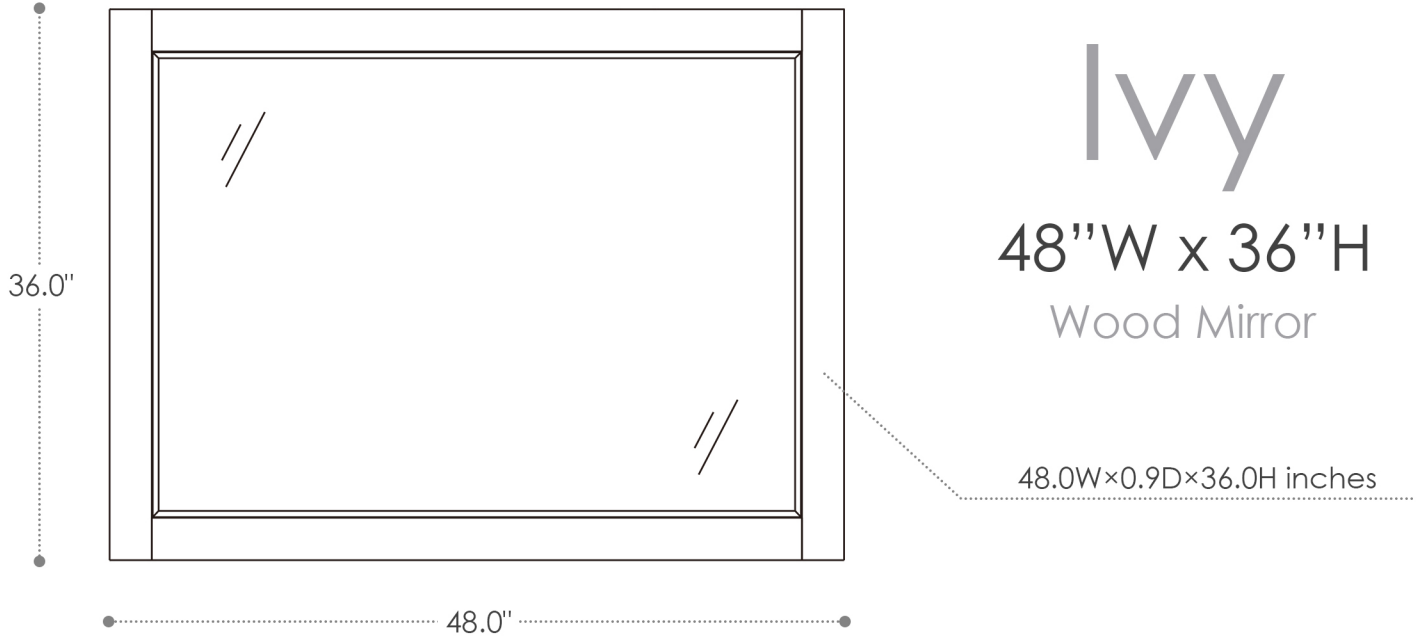

ALTAIR

FASHION BATHROOM LIFE

Altair Inc.

INSTALLATION SPECIFICATION

SKU	531048-MIR-GP		
Product Title	Ivy 48"W x 36"H Wood Mirror		
Overall Dimensions	48 in W x 0.9 in D x 36 in H		
Materials	Solid wood and long-lasting plywood		
Color	Gray Pine	Shape	Rectangle
Installation Type	Wall mounted	Net Weight(lbs)	37.5
Glass Thickness	0.9 inch	Orientation	Horizontal
Assembly Required	No	Mounting Bracket	Yes

All measurements are approximate. Measurements may vary +/- 1/2".