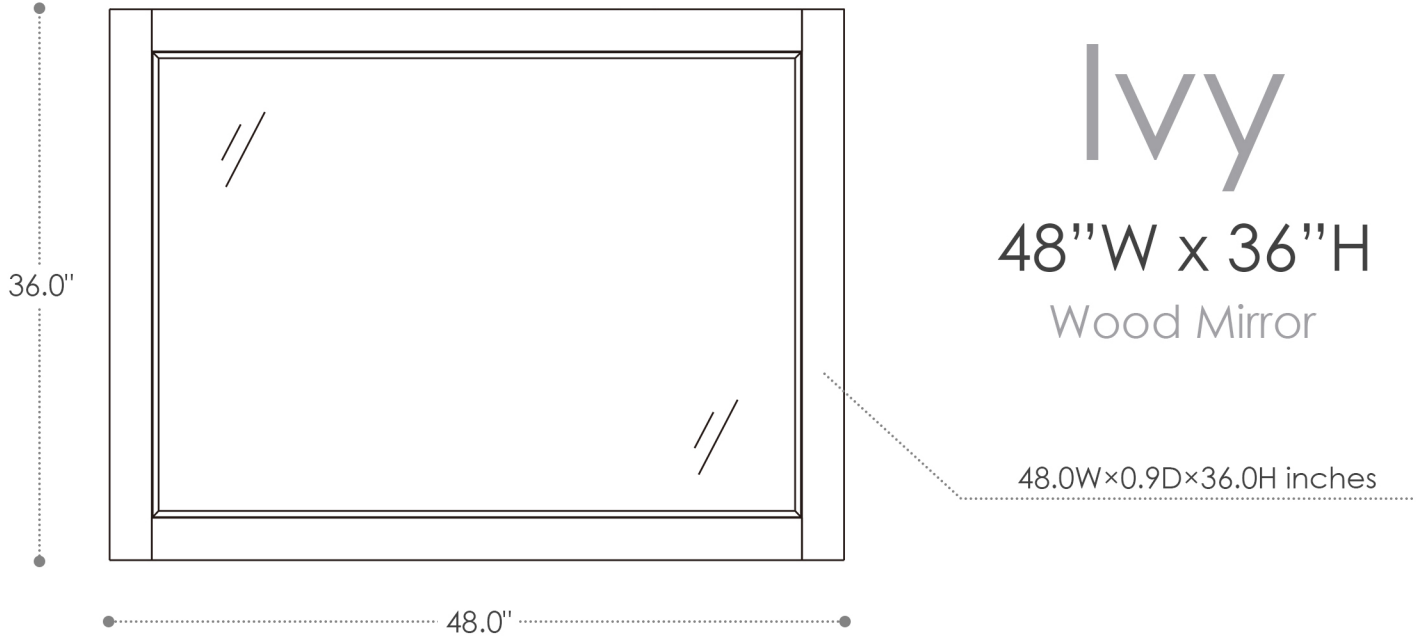

## INSTALLATION SPECIFICATION

SKU	531048-MIR-CR		
Product Title	Ivy 48"W x 36"H Wood Mirror		
Overall Dimensions	48 in W x 0.9 in D x 36 in H		
Materials	Solid wood and long-lasting plywood		
Color	Classical Grey	Shape	Rectangle
Installation Type	Wall mounted	Net Weight(lbs)	37.5
Glass Thickness	0.9 inch	Orientation	Horizontal
Assembly Required	No	Mounting Bracket	Yes

All measurements are approximate. Measurements may vary +/-1/2".