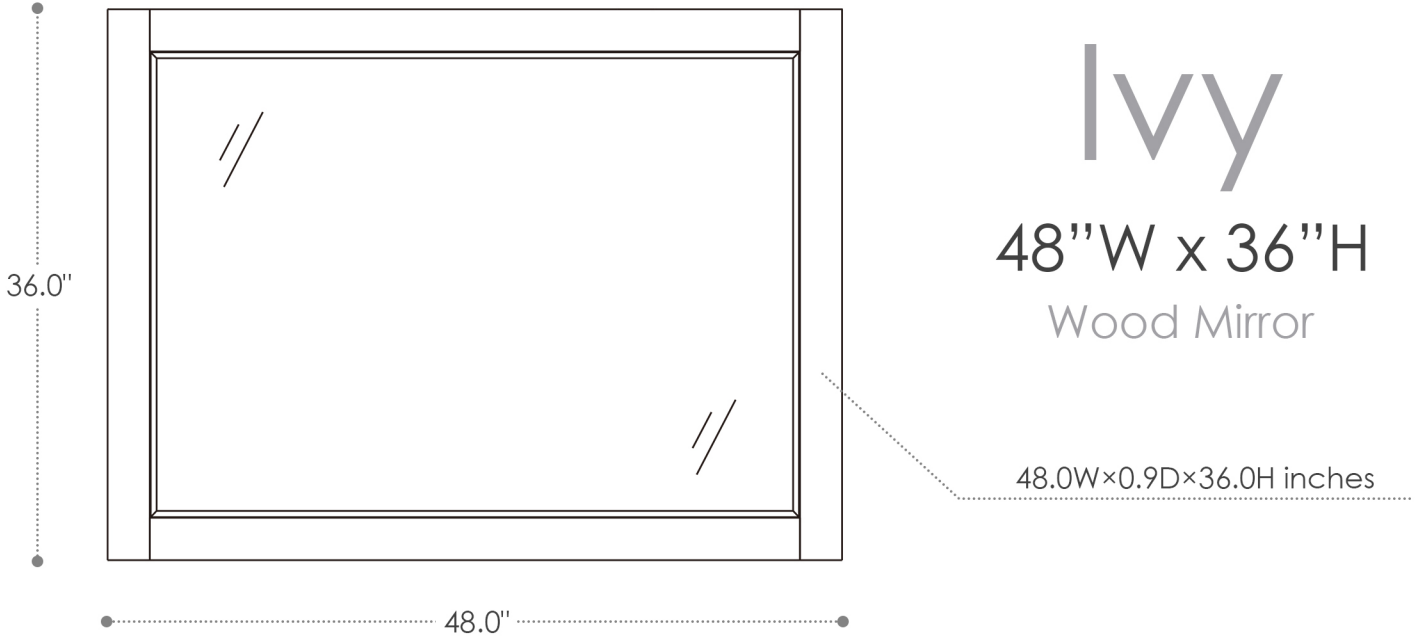

ALTAIR

FASHION BATHROOM LIFE

Altair Inc.

INSTALLATION SPECIFICATION

SKU	531048-MIR-BR		
Product Title	Ivy 48"W x 36"H Wood Mirror		
Overall Dimensions	48 in W x 0.9 in D x 36 in H		
Materials	Solid wood and long-lasting plywood		
Color	Brown Pine	Shape	Rectangle
Installation Type	Wall mounted	Net Weight(lbs)	37.5
Glass Thickness	0.9 inch	Orientation	Horizontal
Assembly Required	No	Mounting Bracket	Yes

All measurements are approximate. Measurements may vary +/-1/2".