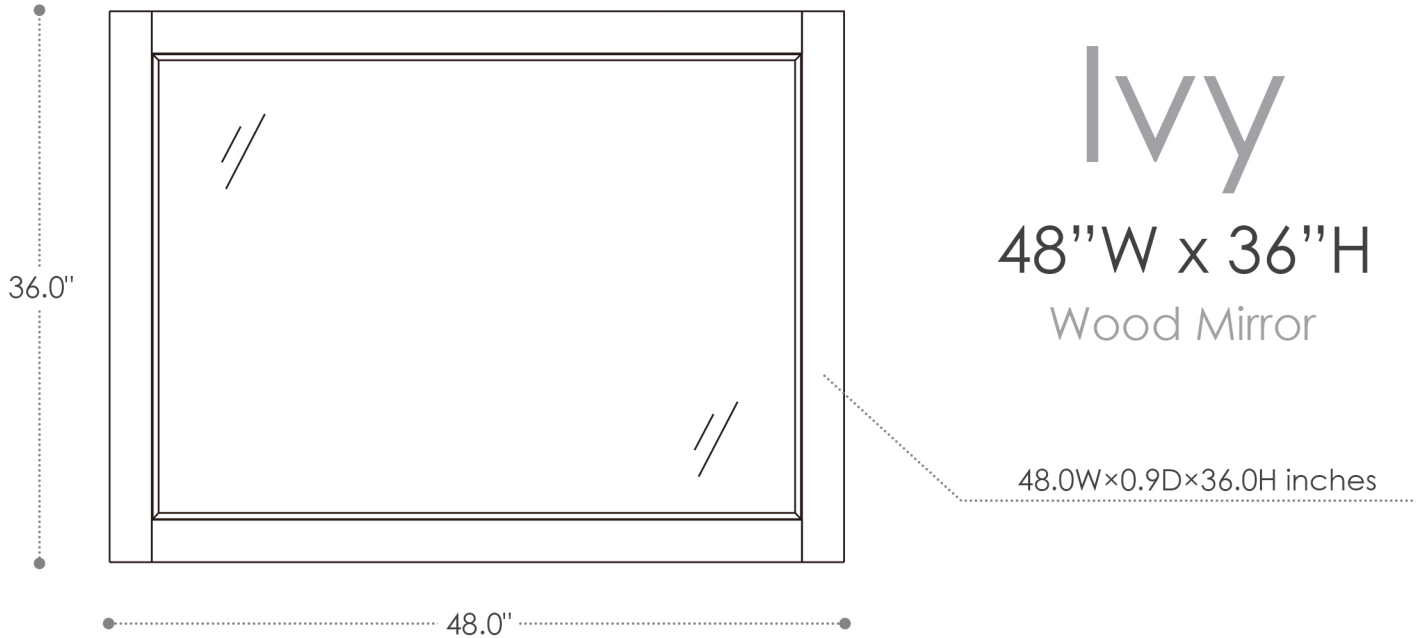

ALTAIR

FASHION BATHROOM LIFE

Altair Inc.

INSTALLATION SPECIFICATION

SKU	531048-MIR-BN		
Product Title	Ivy 48"W x 36"H Wood Mirror		
Overall Dimensions	48 in W x 0.9 in D x 36 in H		
Materials	Solid wood and long-lasting plywood		
Color	Brown Oak	Shape	Rectangle
Installation Type	Wall mounted	Net Weight(lbs)	37.5
Glass Thickness	0.9 inch	Orientation	Horizontal
Assembly Required	No	Mounting Bracket	Yes

All measurements are approximate. Measurements may vary +/-1/2".