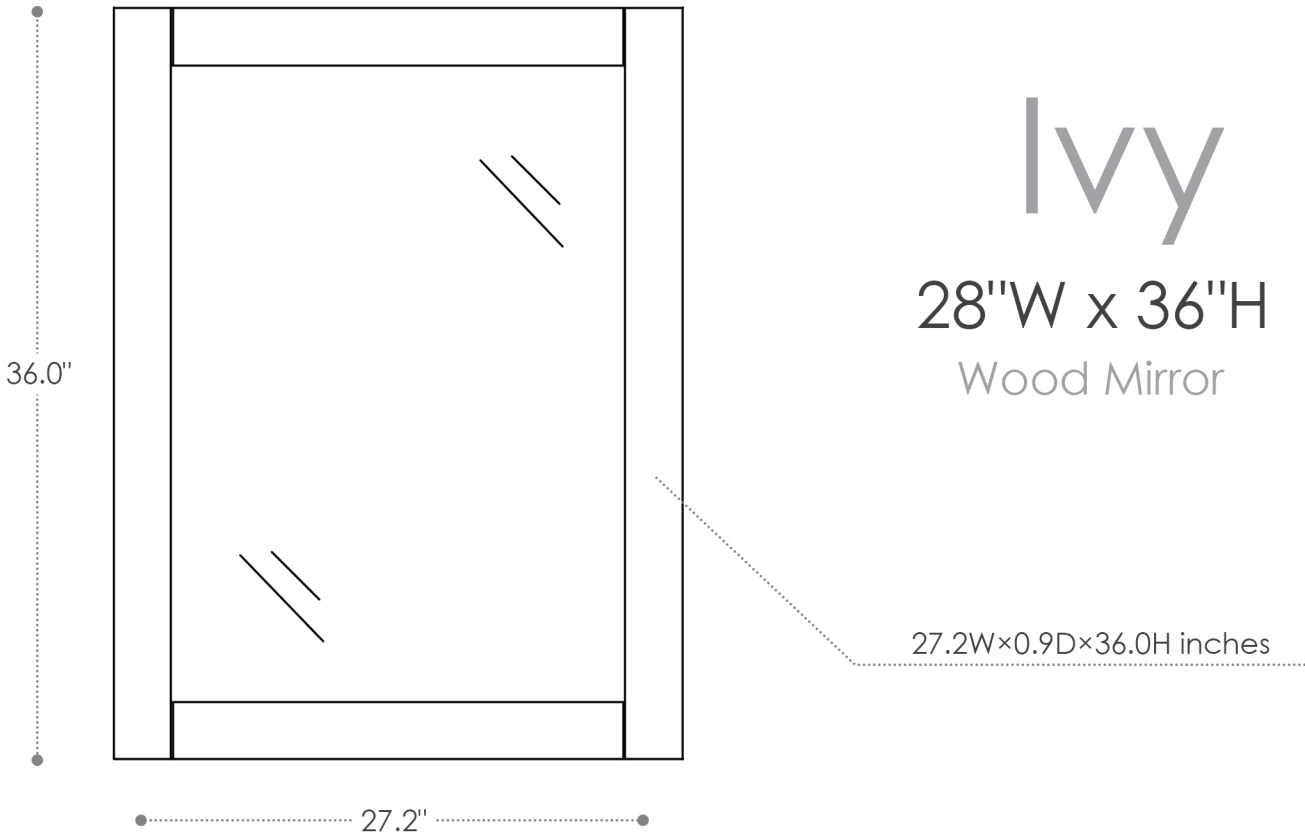

## INSTALLATION SPECIFICATION

SKU	531030-MIR-WP		
Product Title	Ivy 28"W x 36"H Wood Mirror		
Overall Dimensions	27.2 in W x 0.9 in D x 36 in H		
Materials	Solid wood and long-lasting plywood		
Color	Weathered Pine	Shape	Rectangle
Installation Type	Wall mounted	Net Weight(lbs)	19.9
Glass Thickness	0.9 inch	Orientation	Vertical
Assembly Required	No	Mounting Bracket	Yes

All measurements are approximate. Measurements may vary +/-1/2".