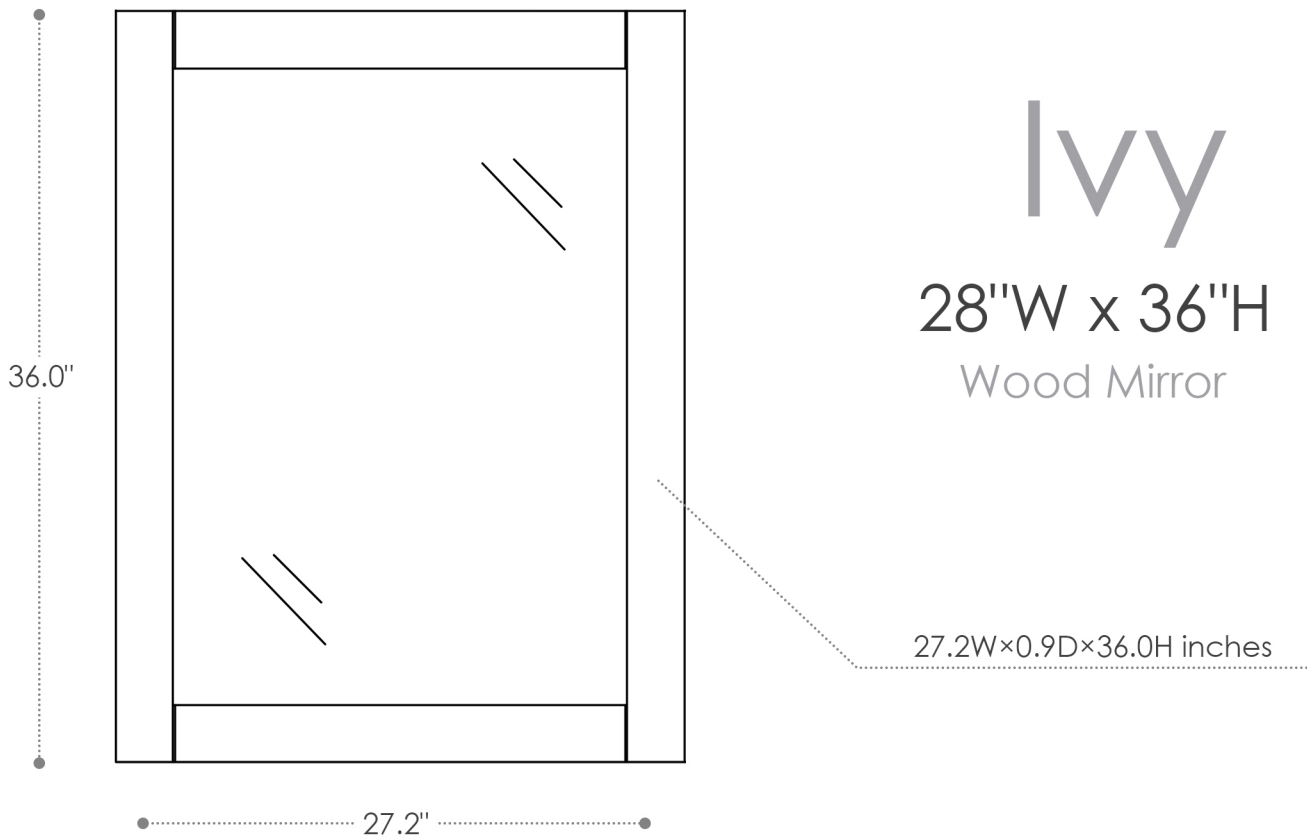

ALTAIR

FASHION BATHROOM LIFE

Altair Inc.

INSTALLATION SPECIFICATION

SKU	531030-MIR-WO		
Product Title	Ivy 28"W x 36"H Wood Mirror		
Overall Dimensions	27.2 in W x 0.9 in D x 36 in H		
Materials	Solid wood and long-lasting plywood		
Color	Washed Oak	Shape	Rectangle
Installation Type	Wall mounted	Net Weight(lbs)	19.9
Glass Thickness	0.9 inch	Orientation	Vertical
Assembly Required	No	Mounting Bracket	Yes

All measurements are approximate. Measurements may vary +/-1/2".