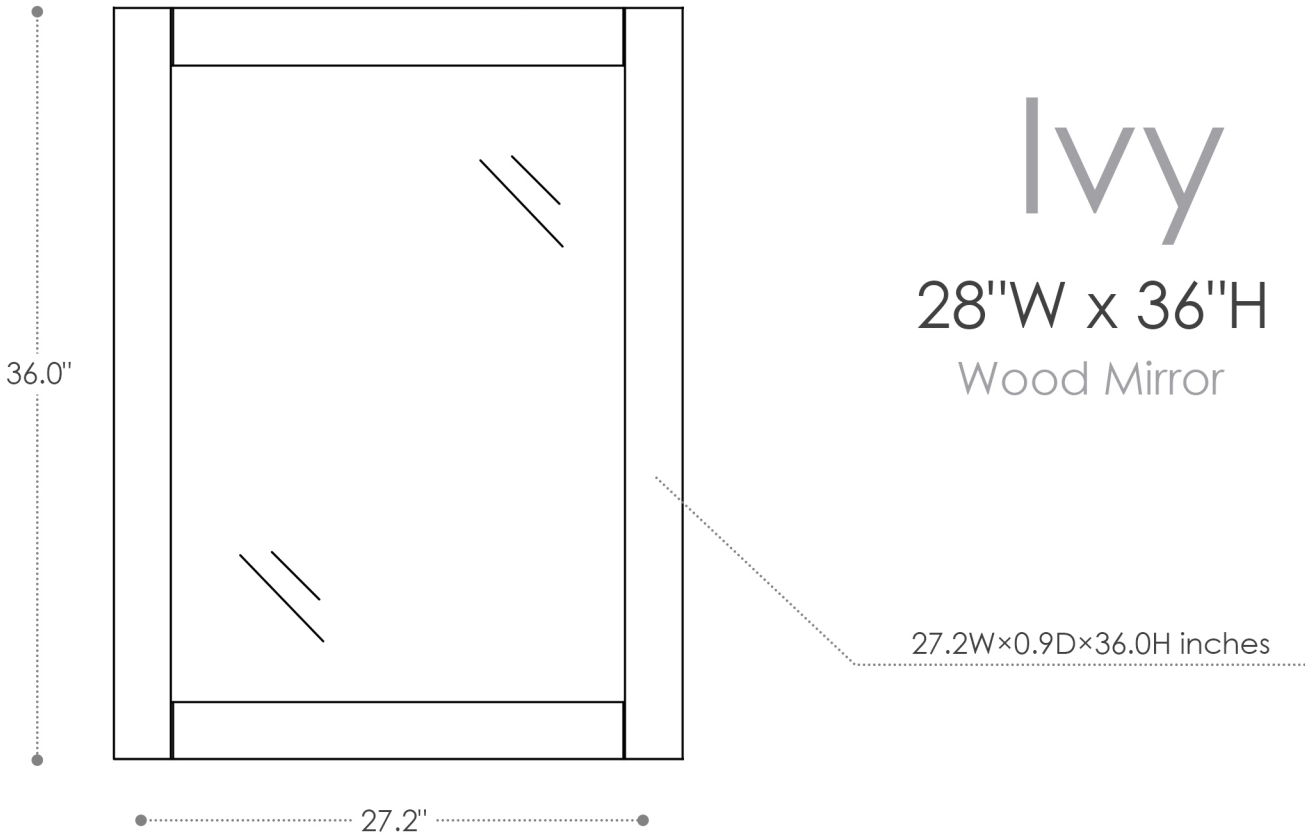

ALTAIR

FASHION BATHROOM LIFE

Altair Inc.

INSTALLATION SPECIFICATION

SKU	531030-MIR-GP		
Product Title	Ivy 28"W x 36"H Wood Mirror		
Overall Dimensions	27.2 in W x 0.9 in D x 36 in H		
Materials	Solid wood and long-lasting plywood		
Color	Gray Pine	Shape	Rectangle
Installation Type	Wall mounted	Net Weight(lbs)	19.9
Glass Thickness	0.9 inch	Orientation	Vertical
Assembly Required	No	Mounting Bracket	Yes

All measurements are approximate. Measurements may vary +/-1/2".