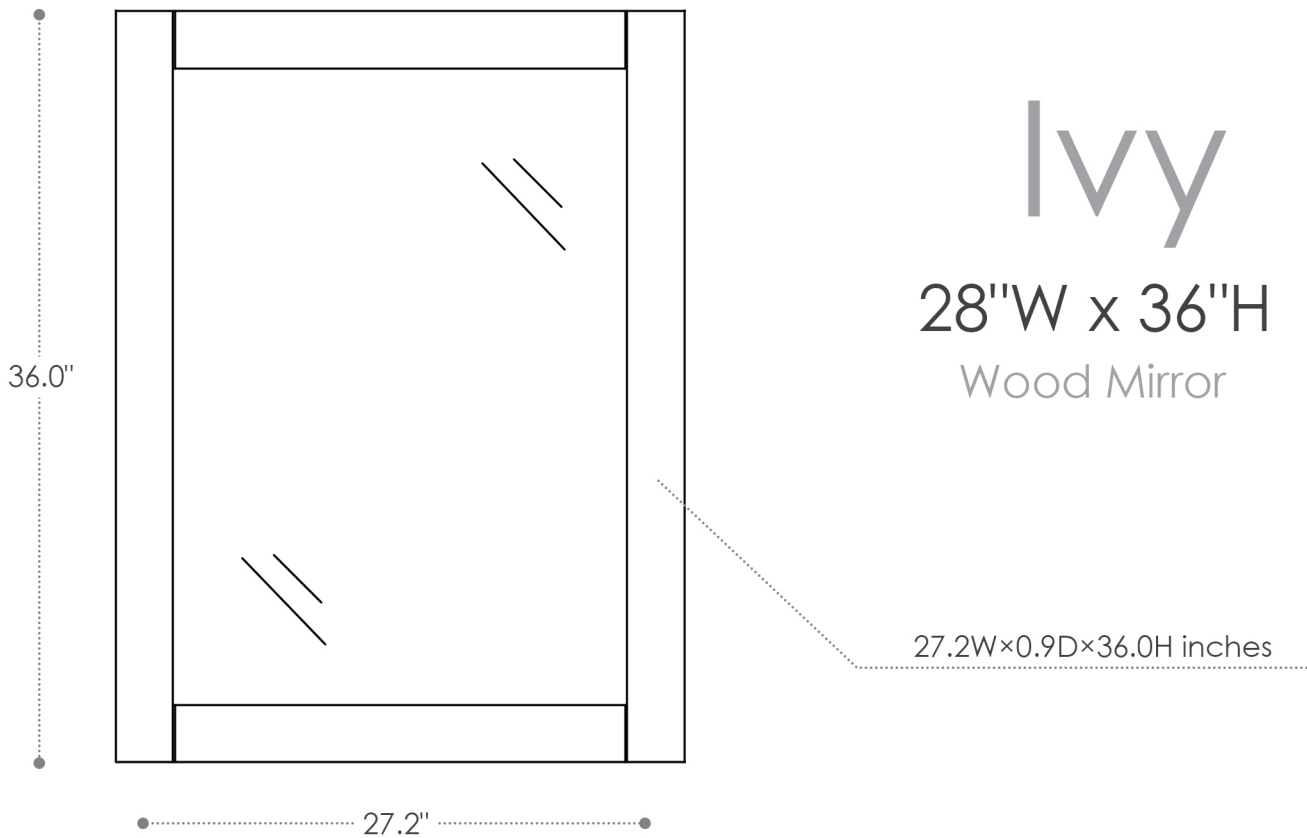

## INSTALLATION SPECIFICATION

SKU	531030-MIR-CR		
Product Title	Ivy 28"W x 36"H Wood Mirror		
Overall Dimensions	27.2 in W x 0.9 in D x 36 in H		
Materials	Solid wood and long-lasting plywood		
Color	Classical Grey	Shape	Rectangle
Installation Type	Wall mounted	Net Weight(lbs)	19.9
Glass Thickness	0.9 inch	Orientation	Vertical
Assembly Required	No	Mounting Bracket	Yes

All measurements are approximate. Measurements may vary +/- 1/2".