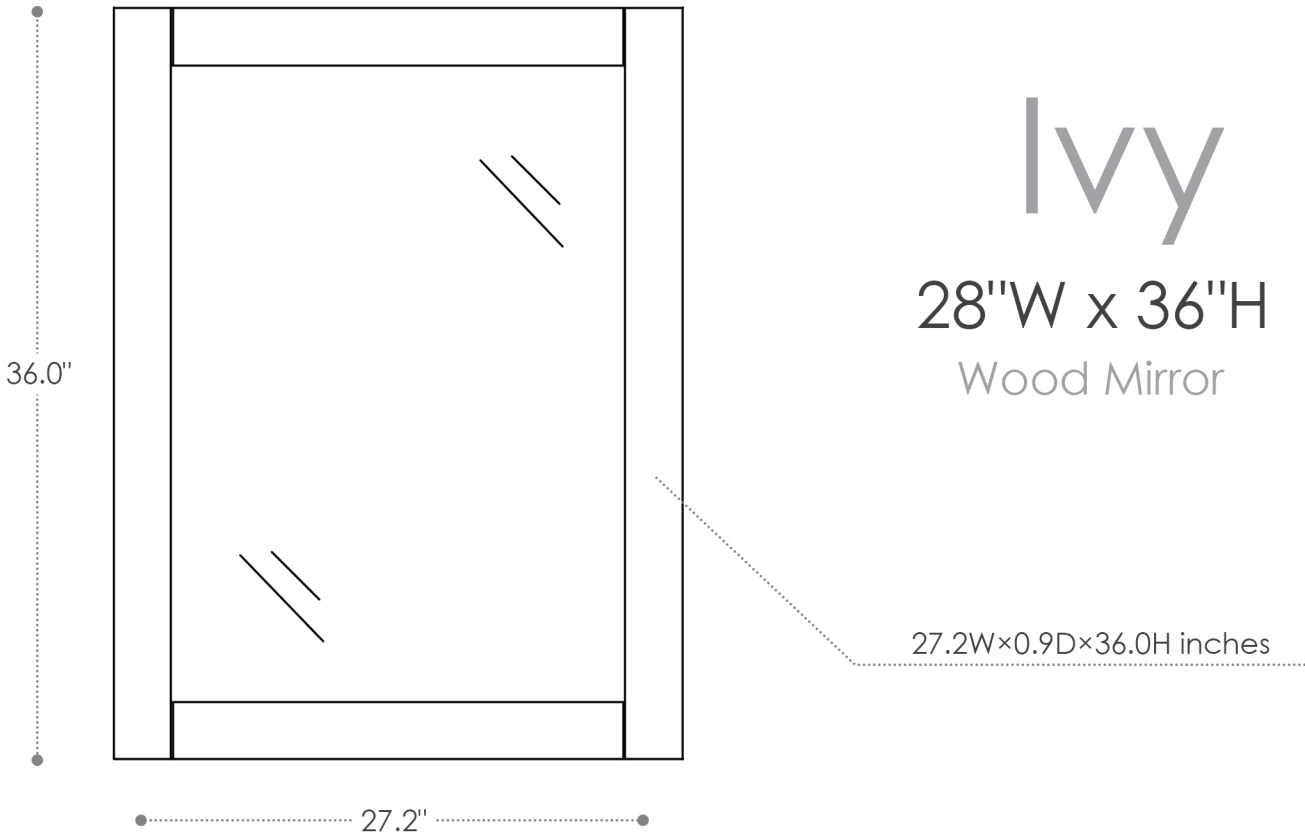

ALTAIR

FASHION BATHROOM LIFE

Altair Inc.

INSTALLATION SPECIFICATION

SKU	531030-MIR-BN		
Product Title	Ivy 28"W x 36"H Wood Mirror		
Overall Dimensions	27.2 in W x 0.9 in D x 36 in H		
Materials	Solid wood and long-lasting plywood		
Color	Brown Oak	Shape	Rectangle
Installation Type	Wall mounted	Net Weight(lbs)	19.9
Glass Thickness	0.9 inch	Orientation	Vertical
Assembly Required	No	Mounting Bracket	Yes

All measurements are approximate. Measurements may vary +/- 1/2".