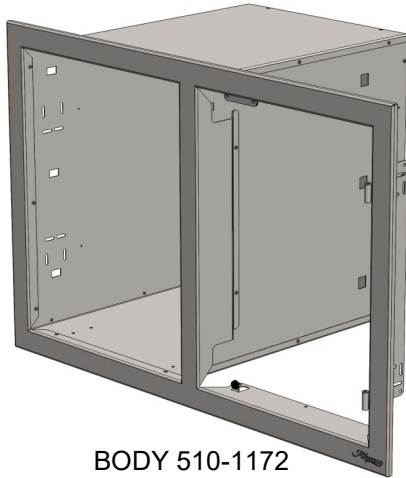

AXE-DDC-R-SC PARTS LIST

BODY 510-1172

DOOR & DRAWER
ASSEMBLY

DOOR 510-1152

MAGNETIC
CATCH
290-0283

SLIM DRAWER 510-1117
TOP

BUMPER 290-0100

DEEP DRAWER 510-1118
MIDDLE & BOTTOM

PLUG 200-0041

HANDLE 290-0401

EACH HANDLE COMES WITH 2 SCREWS AND 2 WASHERS.

FOR SCREW AND WASHER REPLACEMENT USE:

SCREW 200-0262

FLAT WASHER 200-0400

DRAWER SLIDES (PAIR) 290-0460