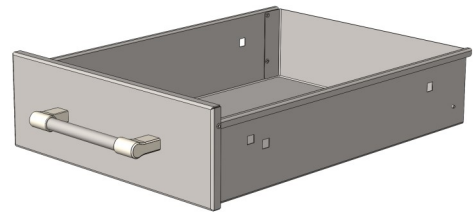

AXE-DDC-R-SC PARTS LIST

BODY 510-1172

DOOR & DRAWER
ASSEMBLY

DOOR 510-1152

MAGNETIC
CATCH
290-0283

SLIM DRAWER 510-1117
TOP

BUMPER 290-0100

DEEP DRAWER 510-1118
MIDDLE & BOTTOM

PLUG 200-0041

HANDLE 290-0401

EACH HANDLE COMES WITH 2 SCREWS AND 2 WASHERS.

FOR SCREW AND WASHER REPLACEMENT USE:

SCREW 200-0262

FLAT WASHER 200-0400

DRAWER SLIDES (PAIR) 290-0460