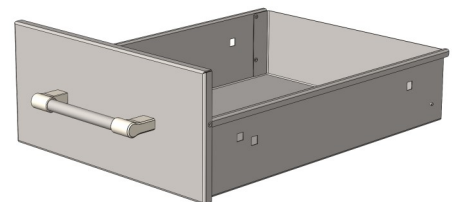

AXE-DDC-R-SC PARTS LIST

BODY 510-1172

DOOR & DRAWER
ASSEMBLY

DOOR 510-1152

MAGNETIC
CATCH
290-0283

SLIM DRAWER 510-1117
TOP

BUMPER 290-0100

DEEP DRAWER 510-1118
MIDDLE & BOTTOM

PLUG 200-0041

HANDLE 290-0401

EACH HANDLE COMES WITH 2 SCREWS AND 2 WASHERS.

FOR SCREW AND WASHER REPLACEMENT USE:

SCREW 200-0262

FLAT WASHER 200-0400

DRAWER SLIDES (PAIR) 290-0460