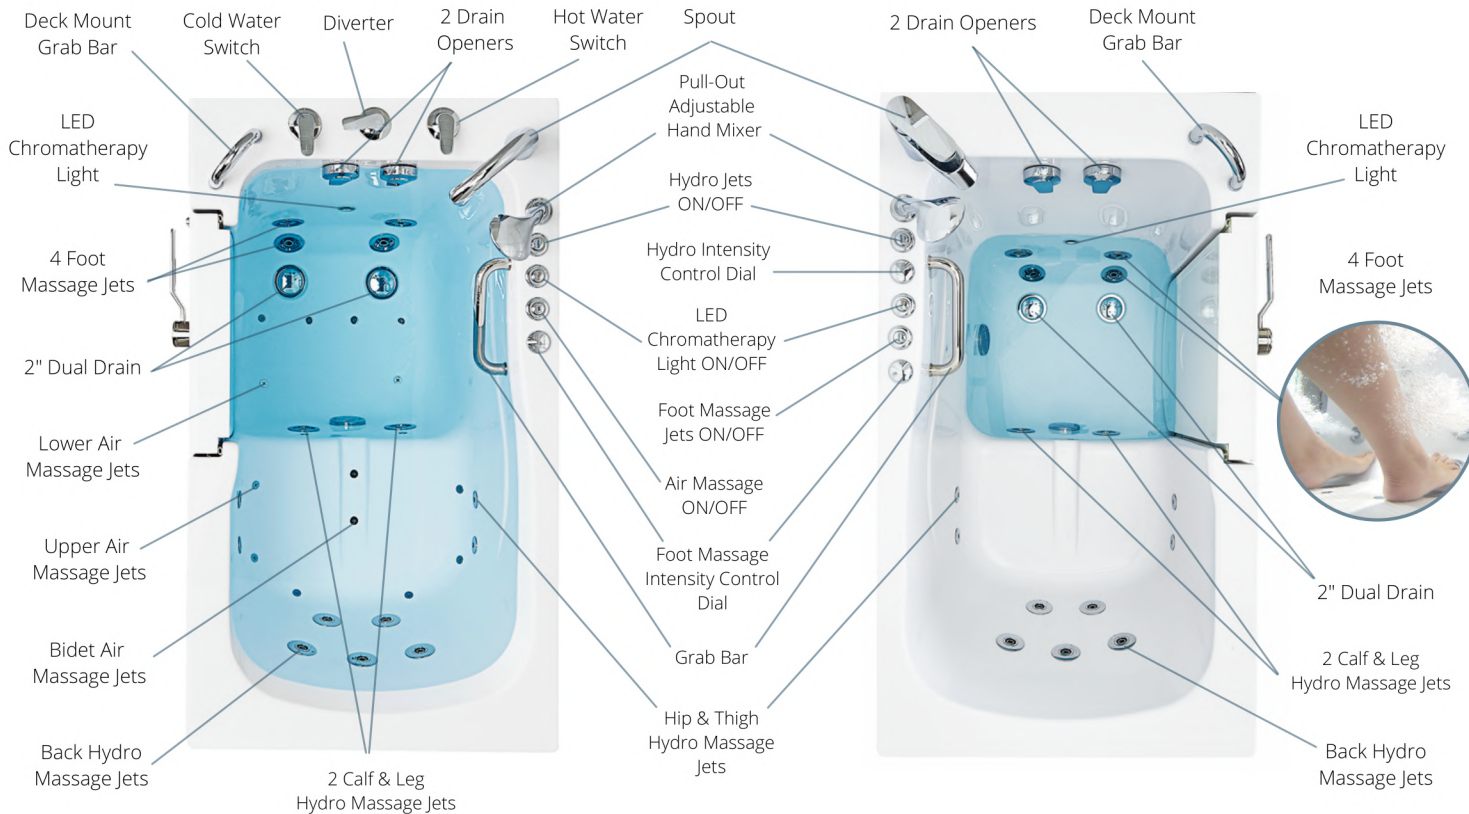

# Shak

36"W x 72"L  
94cm A x 183cm L

Air and Hydro Therapy Massage Option  
with Ella 5 Piece Fast-Fill Faucet

Hydro and Independent Foot Massage Option  
with Ella 2 Piece Fast-Fill Faucet

Enjoy a relaxing full body massage or an optional therapeutic independent foot massage in minutes! Fill the water to the seat level and enjoy a powerful foot and calf massage adjusted with the intensity control dial.

# Ella Gravity Driven 2" Dual Drain Technology

Ella Dual Drain Technology consists of two 2" gravity driven drains with 4 outlets (2 overflows and 2 openers), allowing the fastest, most reliable gravity-drain in the industry. The average drainage time for an occupied tub evaluated by our dealers, range from 50 seconds up to 120 seconds based on tub size, condition of the house drains, and the configurations.

## Ella Faucet Options & Shower Column Kit

What makes this Ella Shower Column Kit unique, is the ability to connect to an Ella 2 piece or 5 piece deck-mounted faucet by replacing the handheld shower head. The column can be effortlessly adjusted up to 7 feet tall and it includes a vertically movable, 5 mode multi-functional hand shower and an oversized 10" overhead rain shower.