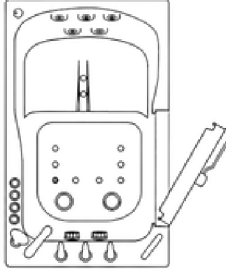

Comparison Chart

Monaco

Jetting Options	Capri	Monaco	Front Entry	Mobile	Lounger	ShaK
Soaking	✓	✓	✓	✓	✓	
Hydro	✓	✓	✓	✓	✓	
Hydro+Air	✓	✓	✓	✓	✓	
Hydro+Microbubble	✓	✓	✓	✓	✓	
Hydro+Foot Massage	✓	✓		✓	✓	
Hydro+Air+Microbubble		✓				
Hydro+Air+Foot Massage						✓
Hydro+Air+Microbubble+Foot Massage						✓

Dimensions	Capri	Monaco	Front Entry	Mobile	Lounger	ShaK
Size: W x L x H	30"52"40"	32"52"40"	32"40"40"	26"45"40"	27"60"40"	36"72"40"
Seat Width	20"	23"	24"	19"	20"	29"
Seat Height	17"	17"	16"	17"	17"	15"
Width of Door	20"	20"	20"	20"	20"	20"
Extension Panel	8"	8"	N/A	8"	N/A	N/A
Extension Panel	8"	8"	N/A	8"	N/A	N/A

Note: Check the drawings for exact measurements

Features	Capri	Monaco	Front Entry	Mobile	Lounger	ShaK
Grab Bars	2	2	0	1	1	2
Hydro Jets (Total)	15	15	13	11	11	21
Lower Hydro Jets	6	6	2	6	6	6
Upper Hydro Jets	9	9	11	5	5	15
Air Jets	16	16	16	14	16	16