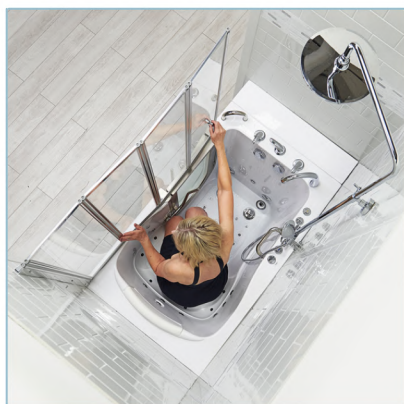

# Shak

36"W x 72"L  
94cm A x 183cm L

Air and Hydro Therapy Massage Option  
with Ella 5 Piece Fast-Fill Faucet

Hydro and Independent Foot Massage Option  
with Ella 2 Piece Fast-Fill Faucet

Enjoy a relaxing full body massage or an optional therapeutic independent foot massage in minutes! Fill the water to the seat level and enjoy a powerful foot and calf massage adjusted with the intensity control dial.

# Ella Gravity Driven 2" Dual Drain Technology

Ella Dual Drain Technology consists of two 2" gravity driven drains with 4 outlets (2 overflows and 2 openers), allowing the fastest, most reliable gravity-drain in the industry. The average drainage time for an occupied tub evaluated by our dealers, range from 50 seconds up to 120 seconds based on tub size, condition of the house drains, and the configurations.

## Ella Faucet Options & Shower Column Kit

What makes this Ella Shower Column Kit unique, is the ability to connect to an Ella 2 piece or 5 piece deck-mounted faucet by replacing the handheld shower head. The column can be effortlessly adjusted up to 7 feet tall and it includes a vertically movable, 5 mode multi-functional hand shower and an oversized 10" overhead rain shower.

## Ella 4-Fold Shower Screen

Our 4-fold glass screen is a great alternative to a shower curtain and a great addition to your walk-in tub. It operates smoothly and easily and offers great splash protection. In addition, this glass screen provides an open and airy bathing experience.