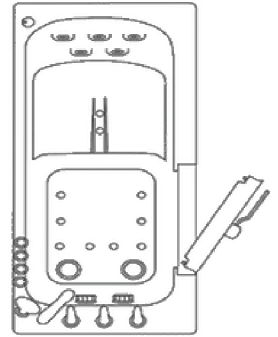

## Ella Faucet Options & Shower Column Kit

What makes this Ella Shower Column Kit unique, is the ability to connect to an Ella 2 piece or 5 piece deck-mounted faucet by replacing the handheld shower head. The column can be effortlessly adjusted up to 7 feet tall and it includes a vertically movable, 5 mode multi-functional hand shower and an oversized 10" overhead rain shower.

# Comparison Chart

Capri

Monaco

Front Entry

Mobile

Lounger

ShaK

Jetting Options	Capri	Monaco	Front Entry	Mobile	Lounger	ShaK
Soaking	✓	✓	✓	✓	✓	
Hydro	✓	✓	✓	✓	✓	
Hydro+Air	✓	✓	✓	✓	✓	
Hydro+Microbubble	✓	✓	✓	✓	✓	
Hydro+Foot Massage	✓	✓		✓	✓	
Hydro+Air+Microbubble		✓				
Hydro+Air+Foot Massage						✓
Hydro+Air+Microbubble+Foot Massage						✓

Dimensions	Capri	Monaco	Front Entry	Mobile	Lounger	ShaK
Size: W x L x H	30"52"40"	32"52"40"	32"40"40"	26"45"40"	27"60"40"	36"72"40"
Seat Width	20"	23"	24"	19"	20"	29"
Seat Height	17"	17"	16"	17"	17"	15"
Width of Door	20"	20"	20"	20"	20"	20"
Extension Panel	8"	8"	N/A	8"	N/A	N/A
Extension Panel	8"	8"	N/A	8"	N/A	N/A