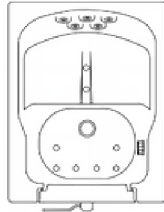

Front Entry