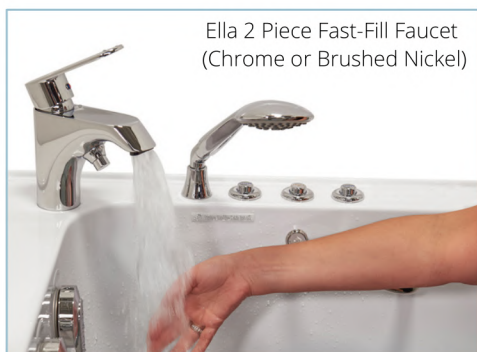

# Shak

36"W x 72"L  
94cm A x 183cm L

Air and Hydro Therapy Massage Option  
with Ella 5 Piece Fast-Fill Faucet

Hydro and Independent Foot Massage Option  
with Ella 2 Piece Fast-Fill Faucet

Enjoy a relaxing full body massage or an optional therapeutic independent foot massage in minutes! Fill the water to the seat level and enjoy a powerful foot and calf massage adjusted with the intensity control dial.

# Ella Gravity Driven 2" Dual Drain Technology

Ella Dual Drain Technology consists of two 2" gravity driven drains with 4 outlets (2 overflows and 2 openers), allowing the fastest, most reliable gravity-drain in the industry. The average drainage time for an occupied tub evaluated by our dealers, range from 50 seconds up to 120 seconds based on tub size, condition of the house drains, and the configurations.

## Ella Faucet Options & Shower Column Kit

What makes this Ella Shower Column Kit unique, is the ability to connect to an Ella 2 piece or 5 piece deck-mounted faucet by replacing the handheld shower head. The column can be effortlessly adjusted up to 7 feet tall and it includes a vertically movable, 5 mode multi-functional hand shower and an oversized 10" overhead rain shower.