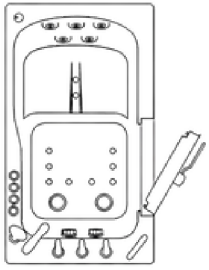

Comparison Chart

Capri