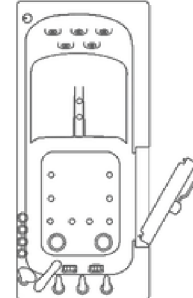

## Ella Faucet Options & Shower Column Kit

What makes this Ella Shower Column Kit unique, is the ability to connect to an Ella 2 piece or 5 piece deck-mounted faucet by replacing the handheld shower head. The column can be effortlessly adjusted up to 7 feet tall and it includes a vertically movable, 5 mode multi-functional hand shower and an oversized 10" overhead rain shower.

# Comparison Chart

Capri

Monaco

Front Entry

Mobile

Lounger

ShaK

Jetting Options	Capri	Monaco	Front Entry	Mobile	Lounger	ShaK
Soaking	✓	✓	✓	✓	✓	
Hydro	✓	✓	✓	✓	✓	
Hydro+Air	✓	✓	✓	✓	✓	
Hydro+Microbubble	✓	✓	✓	✓	✓	
Hydro+Foot Massage	✓	✓		✓	✓	
Hydro+Air+Microbubble		✓				
Hydro+Air+Foot Massage						✓
Hydro+Air+Microbubble+Foot Massage						✓

Dimensions	Capri	Monaco	Front Entry	Mobile	Lounger	ShaK
Size: W x L x H	30"52"40"	32"52"40"	32"40"40"	26"45"40"	27"60"40"	36"72"40"
Seat Width	20"	23"	24"	19"	20"	29"
Seat Height	17"	17"	16"	17"	17"	15"
Width of Door	20"	20"	20"	20"	20"	20"
Extension Panel	8"	8"	N/A	8"	N/A	N/A
Extension Panel	8"	8"	N/A	8"	N/A	N/A