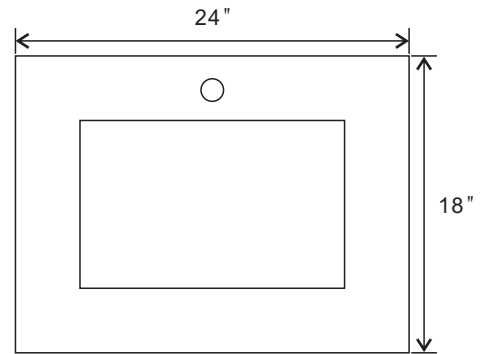

BELLATERRA HOME

Model: 9000-24

Top view

Front view

Side view

NOTE: SINK STYLE, SHAPE, FAUCET HOLES, CUTOUT ON TOP, VANITY MAY VARY FROM THE PICTURE ABOVE. INSTRUCTIONAL PURPOSE ONLY.

Professional installation is recommended.