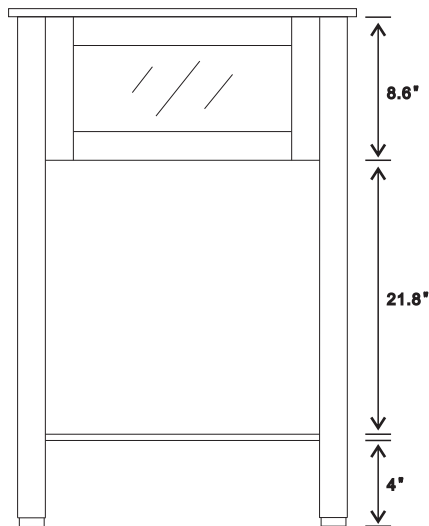

BELLATERRA HOME

Model: 9000-24

Top view

Front view

Side view

NOTE: SINK STYLE, SHAPE, FAUCET HOLES, CUTOUT ON TOP, VANITY MAY VARY FROM THE PICTURE ABOVE. INSTRUCTIONAL PURPOSE ONLY.

Professional installation is recommended.