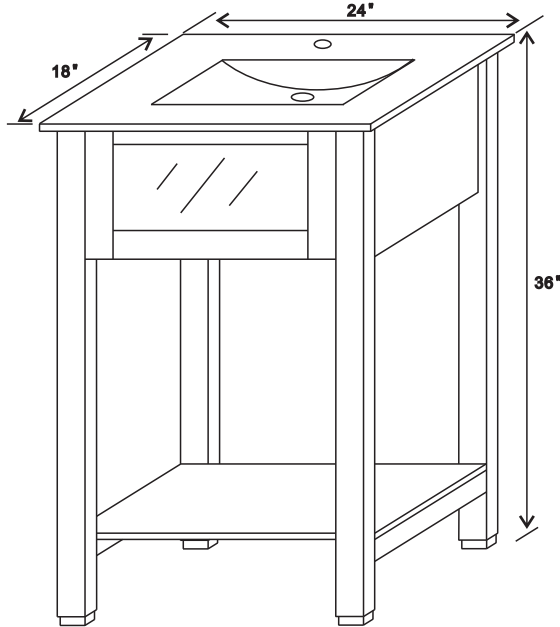

BELLATERRA HOME

Model: 9000-24

Top view

Front view

Side view

NOTE: SINK STYLE, SHAPE, FAUCET HOLES, CUTOUT ON TOP, VANITY MAY VARY FROM THE PICTURE ABOVE. INSTRUCTIONAL PURPOSE ONLY.

Professional installation is recommended.