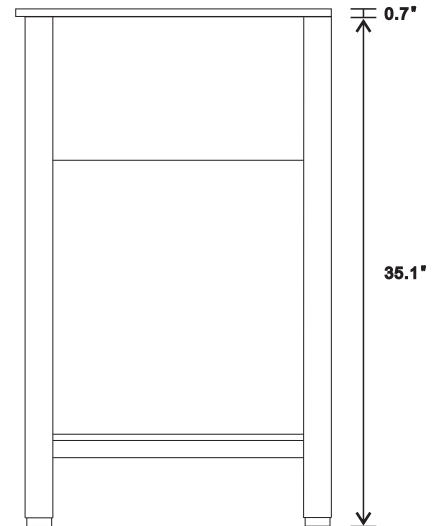

BELLATERRA HOME

Model: 9000-24

Top view

Front view

Side view

NOTE: SINK STYLE, SHAPE, FAUCET HOLES, CUTOUT ON TOP, VANITY MAY VARY FROM THE PICTURE ABOVE. INSTRUCTIONAL PURPOSE ONLY.

Professional installation is recommended.