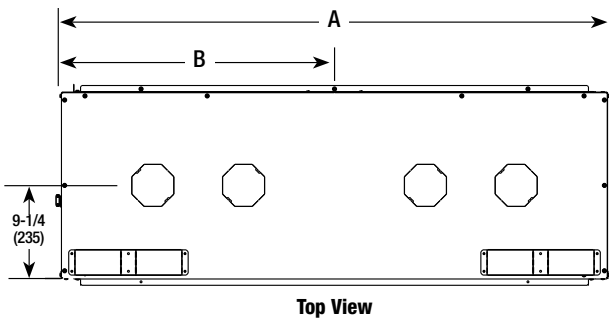

VRL6048

	48" MODEL
A	54-1/4"
B	27-1/8"
C	46"
D	50-3/8"
E	57-7/16"

VRL6048

	48" One Sided Framing HeatFlo Kit	48" See-Thru Framing HeatFlo Kit
A	55-5/8"	55-5/8"
B	19-1/2"	18-1/2"
C	39-1/8"	39-1/8"
E*	84"	84"
F*	3-1/2"	3-1/2"
G	53-1/2"	53-1/2"
H	5-1/8"	5-1/8"