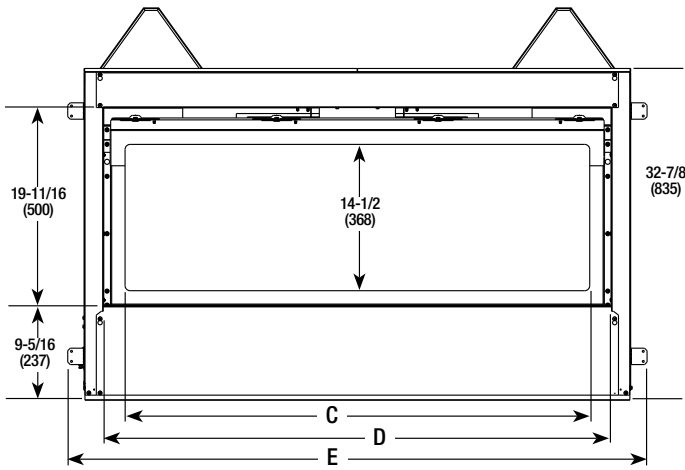

VRL6048

	48" MODEL
A	54-1/4"
B	27-1/8"
C	46"
D	50-3/8"
E	57-7/16"

VRL6048

	48" One Sided Framing HeatFlo Kit	48" See-Thru Framing HeatFlo Kit
A	55-5/8"	55-5/8"
B	19-1/2"	18-1/2"
C	39-1/8"	39-1/8"
E*	84"	84"
F*	3-1/2"	3-1/2"
G	53-1/2"	53-1/2"
H	5-1/8"	5-1/8"