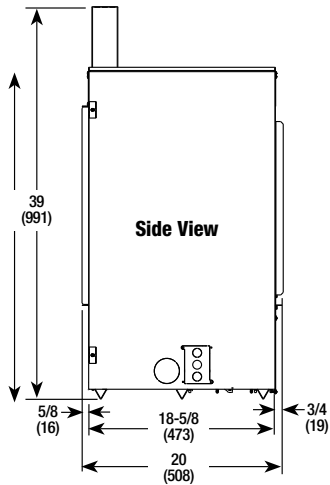

VRL6048

	48" MODEL
A	54-1/4"
B	27-1/8"
C	46"
D	50-3/8"
E	57-7/16"

VRL6048

	48" One Sided Framing HeatFlo Kit	48" See-Thru Framing HeatFlo Kit
A	55-5/8"	55-5/8"
B	19-1/2"	18-1/2"
C	39-1/8"	39-1/8"
E*	84"	84"
F*	3-1/2"	3-1/2"
G	53-1/2"	53-1/2"
H	5-1/8"	5-1/8"