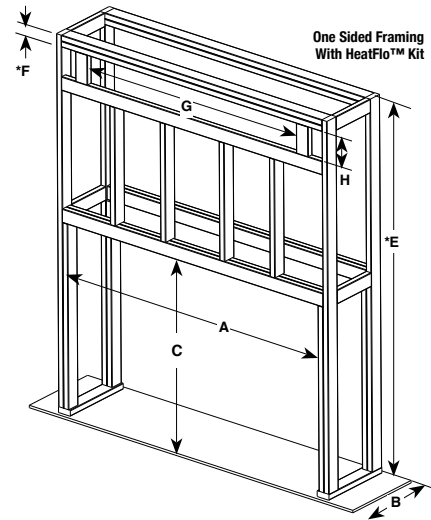

On/Off Thermostat Remote (Standard)

- Manual On/Off and Thermostatic Modes
- 6 Flame Height Settings
- 6 Interior Light Settings
- 6 Blower Speed Settings

HEATFLO KIT

Protect heat sensitive televisions, artwork and other decorative wall materials. No blower required, the HeatFlo kit works through natural convection to redirect heat from the fireplace upward through hidden ductwork and out through a sleek horizontal vent. Walls stay cooler and heat flows more evenly through the room for a comfortable fireplace experience.

VRL6048

	48" MODEL
A	54-1/4"
B	27-1/8"
C	46"
D	50-3/8"
E	57-7/16"

VRL6048

	48" One Sided Framing HeatFlo Kit	48" See-Thru Framing HeatFlo Kit
A	55-5/8"	55-5/8"
B	19-1/2"	18-1/2"
C	39-1/8"	39-1/8"
E*	84"	84"
F*	3-1/2"	3-1/2"
G	53-1/2"	53-1/2"
H	5-1/8"	5-1/8"