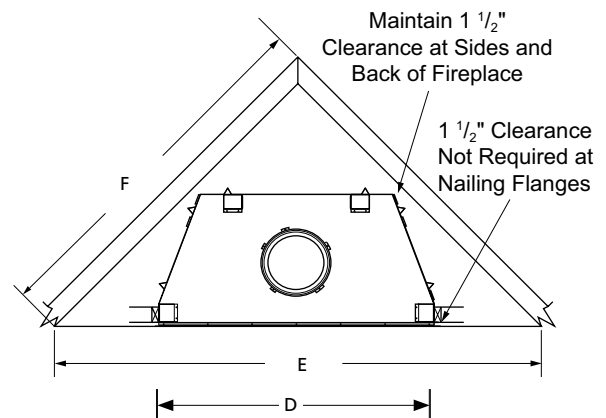

CORNER INSTALLATION

	WRE6036	WRT6042	WRT6050
D	45-1/4"	51-1/4"	59-1/4"
E	86-1/2"	92"	100"
F	61"	65"	71"

IMPORTANT NOTES:

As with any fireplace, this appliance is extremely hot during operation. Read and understand all operating instructions before using this appliance. For further information, consult your dealer.

Local conditions, such as elevation, wind, vent configuration and choice of fuel will affect overall appearance of the fire and heating performance. Performance can also vary with home design and insulation, climate, condition and type of fuel used, appliance location, burn rate, accessories chosen, chimney installation and how the appliance is operated.

Diagrams, illustrations and photographs are not to scale—consult installation instructions. Product designs, materials, dimensions, specifications, colors and prices are subject to change or discontinuance without notice.

Report #F09-095