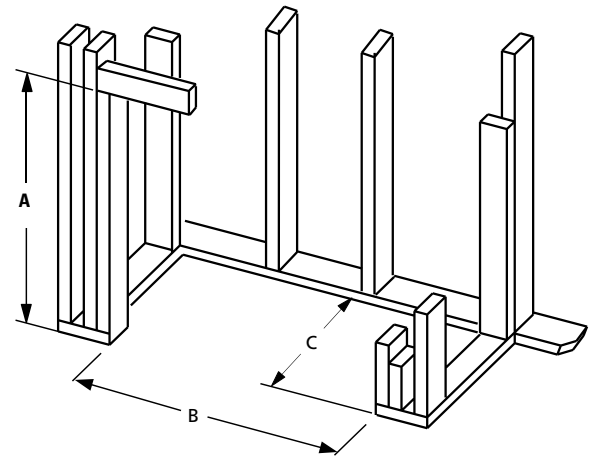

	WRE6036	WRE6042	WRE6050
G	36"	42"	50"
H	45-1/8"	51-1/8"	59"
I	29"	30-1/2"	38-1/2"
J	26-5/8"	29"	28-1/2"
K	30"	30"	30"
L	49"	49"	49"
M	67"	67"	67"
N	10-1/2"	10-1/2"	10-1/2"
O	9-1/2"	9-1/2"	9-1/2"
P	3-1/2"	3-1/2"	3-1/2"
Q	7-1/4"	8-1/2"	8-1/2"
R	11"	13"	13"
S	15-1/4"	17"	17"

On the Cover: WRE6036 with Ivory Herringbone Mosaic Masonry™ brick

© 2022 Innovative Hearth Products

785869M 10/22

FRAMING SPECIFICATIONS

FLAT WALL INSTALLATION

	WRE6036	WRE6042	WRE6050
A	67-1/8"	67-1/8"	67-1/8"
B	45-1/4"	51-1/4"	59-1/8"
C	28-1/4"	30-1/8"	30-1/8"

CORNER INSTALLATION

	WRE6036	WRT6042	WRT6050
D	45-1/4"	51-1/4"	59-1/4"
E	86-1/2"	92"	100"
F	61"	65"	71"

IMPORTANT NOTES:

As with any fireplace, this appliance is extremely hot during operation. Read and understand all operating instructions before using this appliance. For further information, consult your dealer.