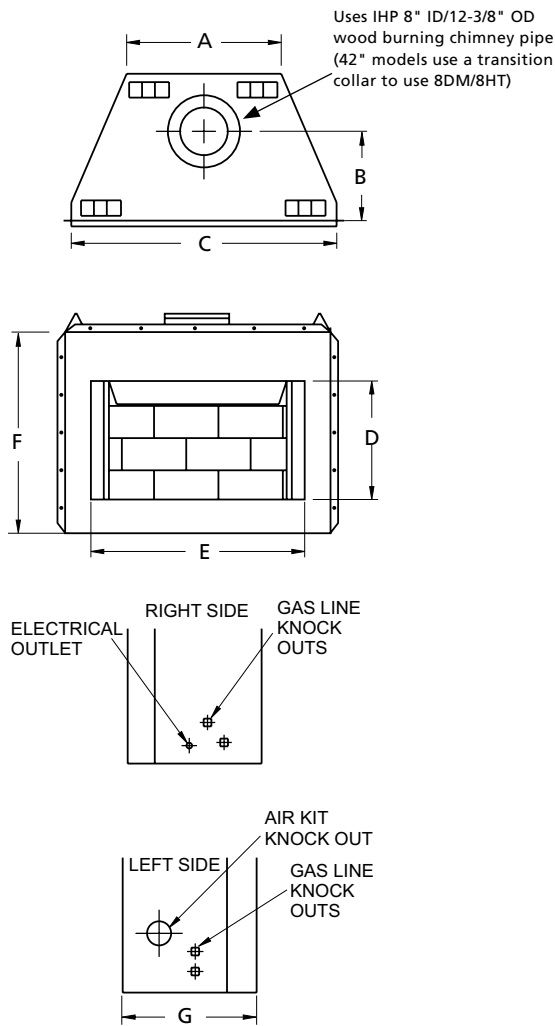

INTERIOR LINERS (REQUIRED)

White Stacked

White Herringbone

OPTIONAL ACCESSORIES

Bi-fold glass doors

Black

APPLIANCE SPECIFICATIONS

	WRE3036	WRE3042
A	29"	36"
B	11-3/4"	11-3/4"
C	41"	48"
D	21"	24"
E	35"	42"
F	37"	41"
G	21"	22-1/2"