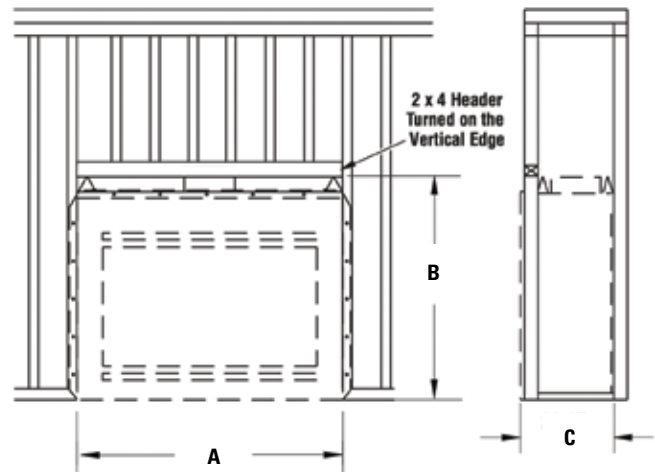

FRAMING SPECIFICATIONS

FLAT WALL INSTALLATION