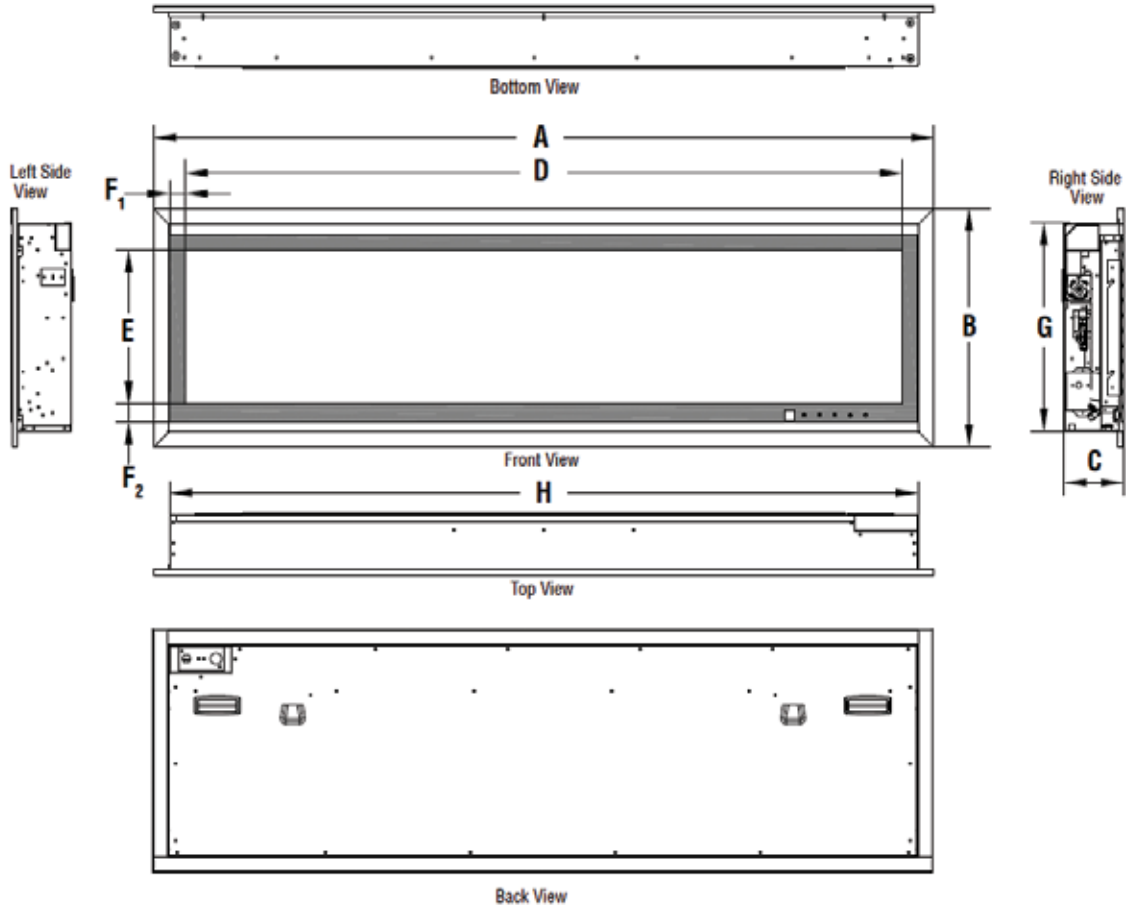

INTERIOR (included)

Smoked crystals shown with LED ember bed

REMOTE (included)

REMOTE FEATURES

- Main Power: On + Off
- Flame Intensity (Yellow): 4 levels + Off
- Ember Bed Lighting: Variable + Off
- Heater & Blower: High, Low, T-stat + Off
- Timer Setting: 30 minutes to 8 hours

APPLIANCE SPECIFICATIONS

ERL 2000 DIMENSIONS

	45"	55"
A	49-7/8"	59-7/8"
B	18-3/8"	18-3/8"
C	4-5/8"	4-5/8"
D	45"	55"
E	11-7/8"	11-7/8"
F ₁	1-1/4"	1-1/4"
F ₂	1-3/8"	1-3/8"
G	16"	16"
H	47-1/2"	57-1/2"

FRAMING SPECIFICATIONS

	ERL2045	ERL2055
HEIGHT	16-1/2"	16-1/2"
WIDTH	48"	58"
DEPTH	5-1/8"	5-1/8"

APPLIANCE BTU OPERATING INPUT

MODEL	TYPE	VOLTAGE	BTU/HR
ERL2000	ELECTRIC	120	5,000

IMPORTANT NOTES:

Heating element not intended for continuous operation.