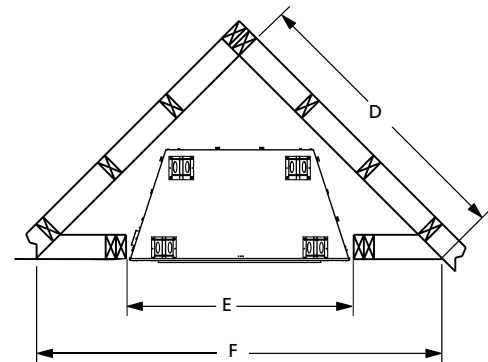

CORNER FRAMING SPECIFICATIONS

	VRT6036	VRT6042	VRT6050
D	61"	65"	71"
E	45-3/8"	51-3/8"	59-3/8"
F	86-1/2"	92"	100"

IMPORTANT NOTES:

As with any fireplace, this appliance is extremely hot during operation. Read and understand all operating instructions before using this appliance. For further information, consult your dealer.

Local conditions, such as elevation and choice of fuel will affect overall appearance of the fire and heating performance. Performance can also vary with home design and insulation, ceiling height, accessories chosen and appliance location.

Diagrams, illustrations and photographs are not to scale — consult installation instructions. Product designs, materials, dimensions, specifications, colors and prices are subject to change or discontinuance without notice.

On the Cover: VRT6042 shown with Ivory Herringbone brick

© 2022 Innovative Hearth Products

785844M 10/22