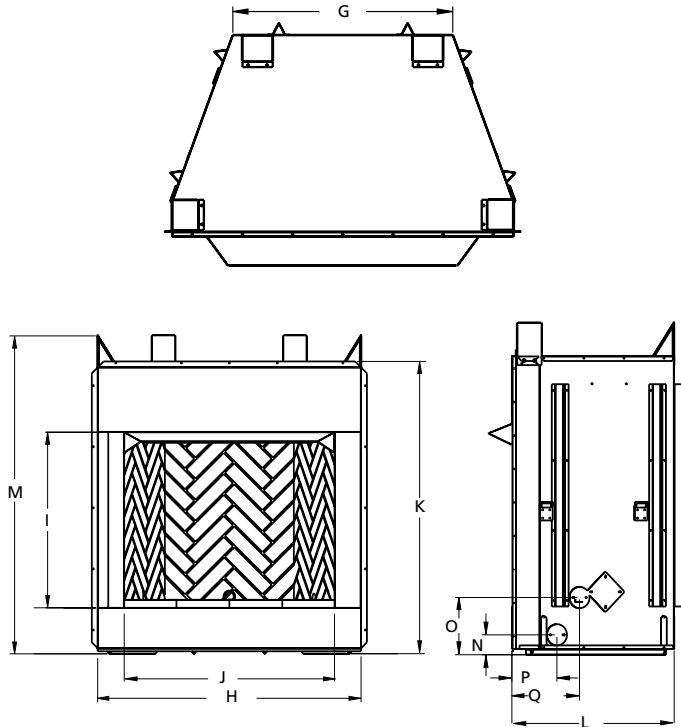

## APPLIANCE SPECIFICATIONS

	VRT6036	VRT6042	VRT6050
G	29"	30-5/16"	38-5/16"
H	45-1/8"	51-1/8"	59"
I	30"	30"	30"
J	36"	42"	50"
K	49"	49"	49"
L	28"	30"	30"
M	54-1/2"	54-1/2"	54-1/2"
N	3-5/16"	3-5/16"	3-5/16"
O	9-7/16"	9-7/16"	9-7/16"
P	7-3/8"	8-3/4"	8-3/4"
Q	11-1/8"	13"	13"