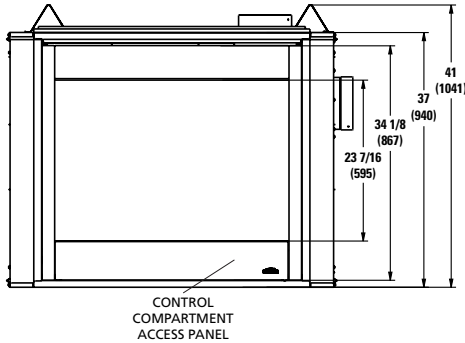

APPLIANCE SPECIFICATIONS

FRAMING SPECIFICATIONS

TOP VIEW

FRONT VIEW

FLUE SIDE VIEW

DRT40ST FIREPLACE EFFICIENCIES — Listed to ANSI Z21.88 as a gas fireplace heater

MODEL	FUEL	BTU/HR	AFUE**	P4 / ENERGUIDE
DRT40ST DEN	NG	37,000	68.2%	57.7%

**Annual Fuel Utilization Efficiency (AFUE) is the recognized U.S. rating system for the total efficiency of heating products.

IMPORTANT NOTES:

As with any fireplace, this appliance is extremely hot during operation. Read and understand all operating instructions before using this appliance. For further information, consult your dealer.

Local conditions, such as elevation, wind, vent configuration and choice of fuel will affect overall appearance of the fire and heating performance. Performance can also vary with home design and insulation, climate, condition and type of fuel used, appliance location, burn rate, accessories chosen, chimney installation and how the appliance is operated.

Diagrams, illustrations and photographs are not to scale—consult installation instructions. Product designs, materials, dimensions, specifications, colors and prices are subject to change or discontinuance without notice.