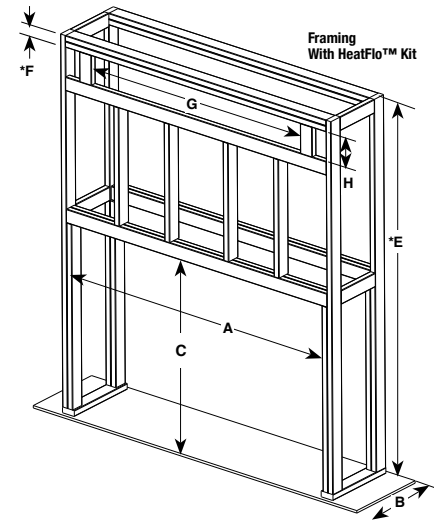

REMOTE

On/Off Thermostat Remote (Standard)

APPLIANCE SPECIFICATIONS

FRAMING SPECIFICATIONS

48" MODEL

60", 72", & 84" MODELS

DRL 6000 SERIES DIMENSIONS

Models	A	B	C	D	E
48"	54-1/4"	27-1/8"	46"	50-3/8"	57-7/16"
60"	74"	37"	56-5/8"	61-1/2"	76-5/8"
72"	86"	43"	68-5/8"	73-1/2"	88-5/8"
84"	98"	49"	80-5/8"	85-1/2"	100-5/8"

• REFER TO INSTALLATION MANUAL FOR ALL REQUIRED CLEARANCES TO COMBUSTIBLES.

DRL 6000 SERIES FRAMING DIMENSIONS

Models	A	B	C	E	F	G	H
48" One Sided Framing HeatFlo Kit	55-5/8"	19-1/2"	39-1/8"	84"	1-1/2"	53-1/2"	5-1/8"
60" One Sided Framing HeatFlo Kit	74-1/4"	19-1/2"	48-1/2"	84"	3"	62"	7-1/2"
72" One Sided Framing HeatFlo Kit	86-1/4"	19-1/2"	48-1/2"	84"	3"	78"	7-1/2"
84" One Sided Framing HeatFlo Kit	98-1/4"	19-1/2"	48-1/2"	84"	3"	90"	7-1/2"

E. Minimum height from appliance base to ceiling

F. Minimum Opening Distance from Ceiling to Allow for Min Distance from HeatFlo Register to Ceiling of 6"

• REFER TO MANUAL FOR COMPLETE SEE-THROUGH APPLICATION FRAMING DIMENSIONS AND MORE.