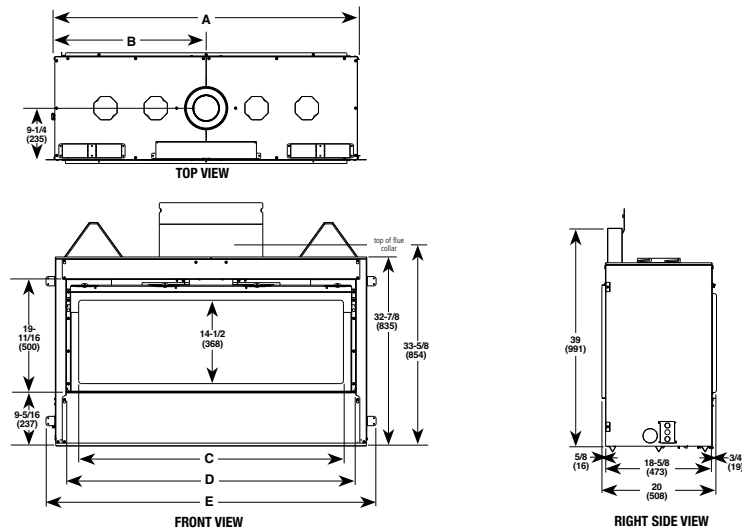

REMOTE

On/Off Thermostat Remote (Standard)

APPLIANCE SPECIFICATIONS

FRAMING SPECIFICATIONS

48" MODEL

60", 72", & 84" MODELS

DRL 6000 SERIES DIMENSIONS

Models	A	B	C	D	E
48"	54-1/4"	27-1/8"	46"	50-3/8"	57-7/16"
60"	74"	37"	56-5/8"	61-1/2"	76-5/8"
72"	86"	43"	68-5/8"	73-1/2"	88-5/8"
84"	98"	49"	80-5/8"	85-1/2"	100-5/8"

• REFER TO INSTALLATION MANUAL FOR ALL REQUIRED CLEARANCES TO COMBUSTIBLES.

DRL 6000 SERIES FRAMING DIMENSIONS

Models	A	B	C	E	F	G	H
48" One Sided Framing HeatFlo Kit	55-5/8"	19-1/2"	39-1/8"	84"	1-1/2"	53-1/2"	5-1/8"
60" One Sided Framing HeatFlo Kit	74-1/4"	19-1/2"	48-1/2"	84"	3"	62"	7-1/2"
72" One Sided Framing HeatFlo Kit	86-1/4"	19-1/2"	48-1/2"	84"	3"	78"	7-1/2"
84" One Sided Framing HeatFlo Kit	98-1/4"	19-1/2"	48-1/2"	84"	3"	90"	7-1/2"

E. Minimum height from appliance base to ceiling

F. Minimum Opening Distance from Ceiling to Allow for Min Distance from HeatFlo Register to Ceiling of 6"

• REFER TO MANUAL FOR COMPLETE SEE-THROUGH APPLICATION FRAMING DIMENSIONS AND MORE.