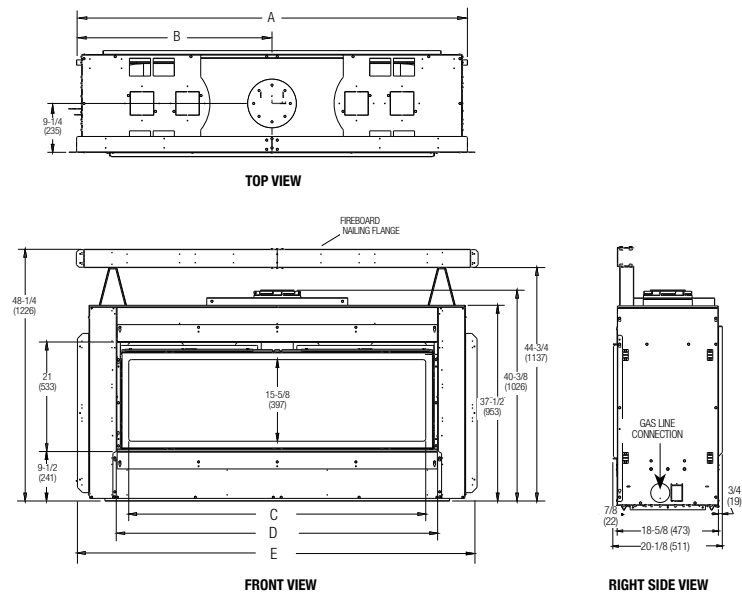

REMOTE

On/Off Thermostat Remote (Standard)

APPLIANCE SPECIFICATIONS

FRAMING SPECIFICATIONS

48" MODEL

60", 72", & 84" MODELS

DRL 6000 SERIES DIMENSIONS

Models	A	B	C	D	E
48"	54-1/4"	27-1/8"	46"	50-3/8"	57-7/16"
60"	74"	37"	56-5/8"	61-1/2"	76-5/8"
72"	86"	43"	68-5/8"	73-1/2"	88-5/8"
84"	98"	49"	80-5/8"	85-1/2"	100-5/8"

• REFER TO INSTALLATION MANUAL FOR ALL REQUIRED CLEARANCES TO COMBUSTIBLES.

DRL 6000 SERIES FRAMING DIMENSIONS

Models	A	B	C	E	F	G	H
48" One Sided Framing HeatFlo Kit	55-5/8"	19-1/2"	39-1/8"	84"	1-1/2"	53-1/2"	5-1/8"
60" One Sided Framing HeatFlo Kit	74-1/4"	19-1/2"	48-1/2"	84"	3"	62"	7-1/2"
72" One Sided Framing HeatFlo Kit	86-1/4"	19-1/2"	48-1/2"	84"	3"	78"	7-1/2"
84" One Sided Framing HeatFlo Kit	98-1/4"	19-1/2"	48-1/2"	84"	3"	90"	7-1/2"

E. Minimum height from appliance base to ceiling

F. Minimum Opening Distance from Ceiling to Allow for Min Distance from HeatFlo Register to Ceiling of 6"

• REFER TO MANUAL FOR COMPLETE SEE-THROUGH APPLICATION FRAMING DIMENSIONS AND MORE.