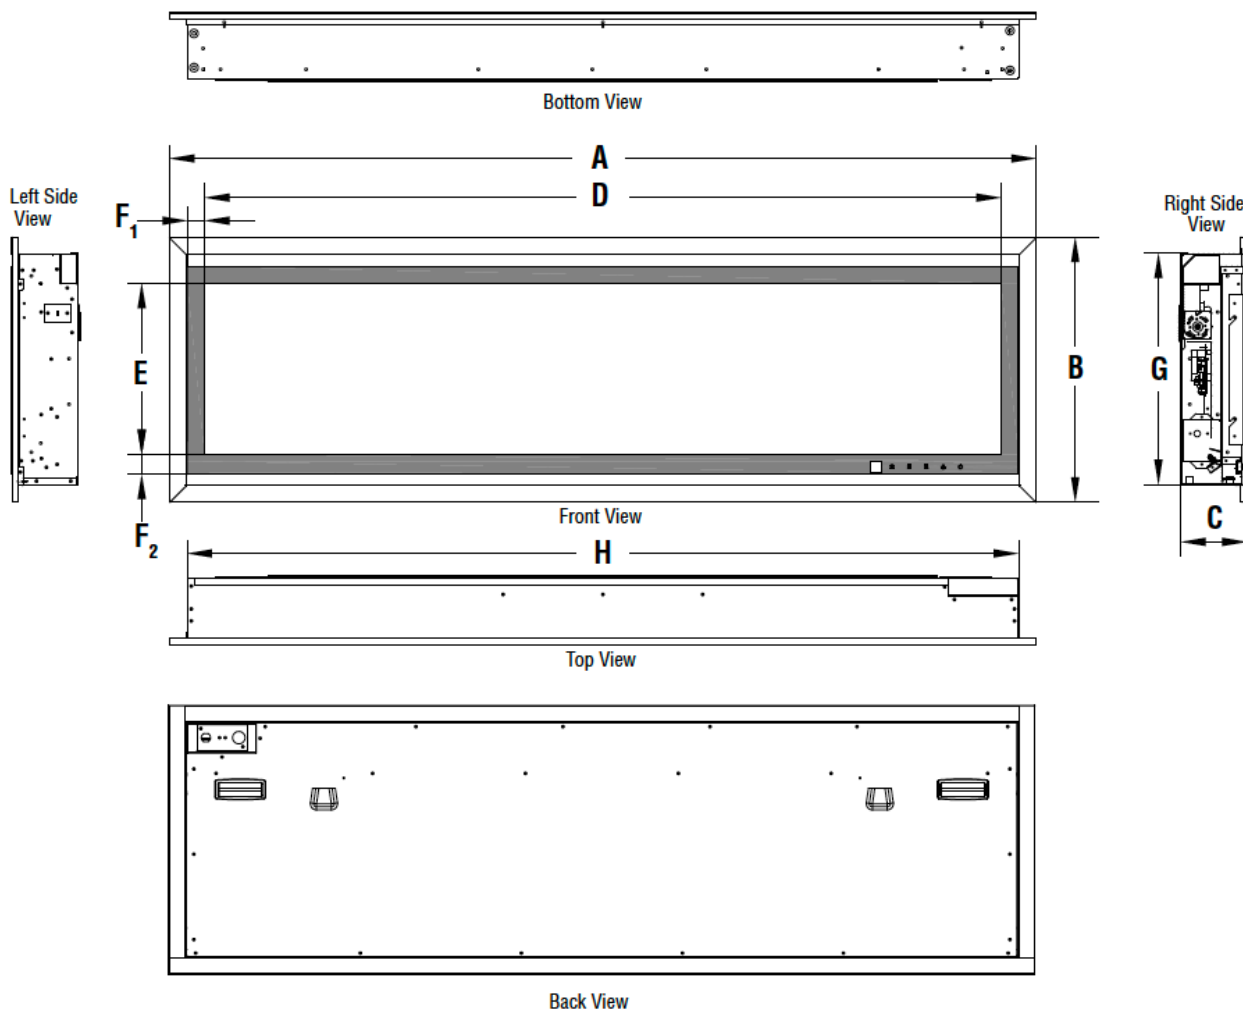

APPLIANCE SPECIFICATIONS

ERL 3000 DIMENSIONS

	60"	72"	84"	100"
A	64-7/8"	76-7/8"	88-7/8"	104-7/8"
B	18-3/8"	18-3/8"	18-3/8"	18-3/8"
C	6"	6"	6"	6"
D	60"	72"	84"	100"
E	11-7/8"	11-7/8"	11-7/8"	11-7/8"
F1	1-1/4"	1-1/4"	1-1/4"	1-1/4"
F2	1-3/8"	1-3/8"	1-3/8"	1-3/8"
G	16"	16"	16"	16"
H	62-1/2"	74-1/2"	86-1/2"	102-1/2"