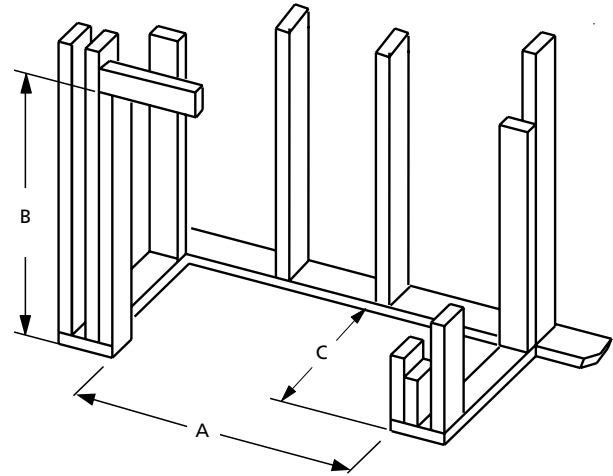

INTERIOR FIREBOX DIMENSIONS*

VRE4236

VRE4242

FRONT WIDTH	35"	41"
REAR WIDTH	23-1/4"	29-1/4"
DEPTH	17-3/8"	17-3/8"
HEIGHT	28"	28"

* To assist with compatible log size selection

On the Cover: VRE4236 shown with White Stacked Refractory Liner and Optional Brushed Stainless Steel Hood

IMPORTANT NOTES:

As with any fireplace, this appliance is extremely hot during operation. Read and understand all operating instructions before using this appliance. For further information, consult your dealer.

Local conditions, such as elevation and choice of fuel will affect overall appearance of the fire and heating performance. Performance can also vary with home design and insulation, ceiling height, accessories chosen and appliance location.

Diagrams, illustrations and photographs are not to scale — consult installation instructions. Product designs, materials, dimensions, specifications, colors and prices are subject to change or discontinuance without notice.

© 2022 Innovative Hearth Products

785723M 07/22

Report #F14-168